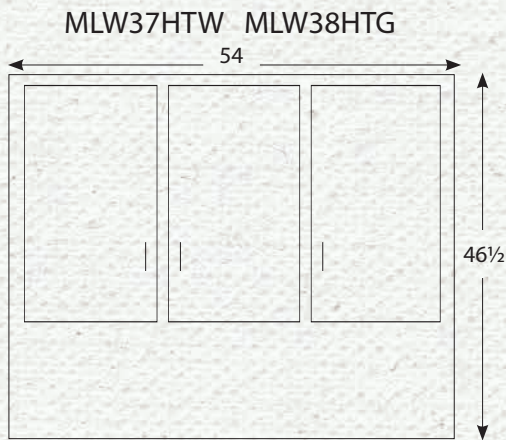

19.5"D x 54"W x 82"H

1 Adjustable Wood Shelf in Top

3 Adjustable Wood Shelves in Base

1.25" Wood Knobs

Shown in QSWO 113 Micheal's

3 DOOR HUTCHES

3DR-4

3 DOOR HUTCH BASES