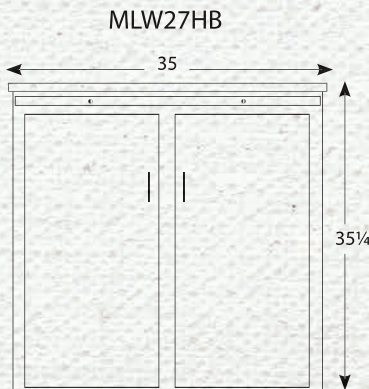

- Built with solid wood
- Adjustable shelving in top and bottom
- Full extension drawer slides
- Dovetail drawers
- Knife hinges
- Server tray

MLW20HTW / MLW20HB
 19.5"D x 38.375"W x 82"H
 1 Adjustable Glass Shelf in Top
 1 Adjustable Wood Shelf in Base
 1.25" Wood Knobs
 Standard with Touch Lights
 Shown in Oak 102 Fruitwood

MLW21HTW / MLW24RHB
 19.5"D x 38.75"W x 82"H
 1 Adjustable Glass Shelf in Top
 2 Adjustable Shelves in Base
 1.25" Wood Knobs
 Standard with Touch Lights
 Shown in Oak 102 Fruitwood

2 DOOR HUTCHES

Bases