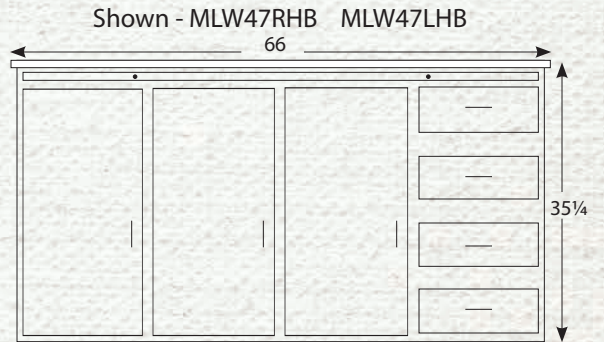

1.25" Wood Knobs

Standard with Touch Lights

Shown in Oak 104 Seally

4DR-4

4 DOOR HUTCHES

4 DOOR HUTCH BASES

4 DOOR HUTCH TOPS

Options