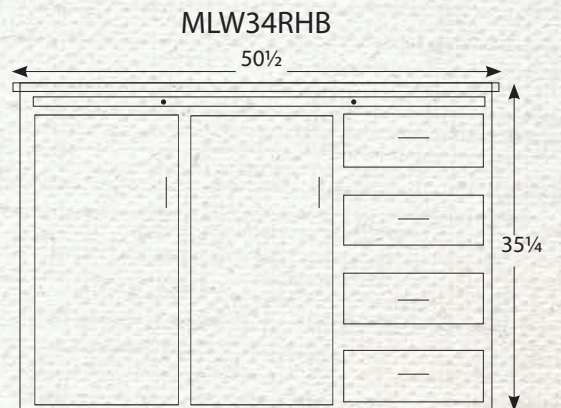

19.5"D x 54"W x 82"H

1 Adjustable Glass Shelf in Top

4 Adjustable Wood Shelves in Base

1.25" Wood Knobs

Standard with Touch Lights

Shown in Oak 104 Seally

3 DOOR HUTCHES

MLW300HTW / MLW300HB

19.5"D x 54"W x 82"H

1 Adjustable Wood Shelf in Top

3 Adjustable Wood Shelves in Base

1.25" Wood Knobs

Shown in QSWO 113 Micheal's

3 DOOR HUTCHES

3DR-4

3 DOOR HUTCH BASES

3 DOOR HUTCH TOPS

MLW41HB / MLW45HTW

19.5"D x 69.5"W x 82"H

6 Adjustable Wood Shelves in Top

4 Adjustable Wood Shelves in Base

1.25" Wood Knobs

Standard with Touch Lights

Shown in Oak 102 Fruitwood