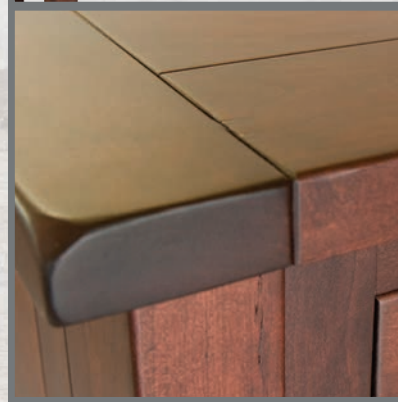

FARMHOUSE Hutch | 1501 Base, 1515 Top
20"D x 60"W x 83"H

FARMHOUSE Buffet w/Drawers | 1501

20"D x 60"W x 36"H

1 Adjustable Wood Shelf in Base (behind each door)

55276-BBR Pull

Shown in Rustic Cherry 226 Coffee Low Sheen

Plank Top with Breadboard End

FARMHOUSE Buffet w/Wine | 1502

23.75"D x 70"W x 42"H

1 Hidden Drawer (behind each door)

1 Adjustable Wood Shelf in Base
(behind each door)

55276-BBR Pull

Shown in Rustic Cherry 226 Coffee Low Sheen