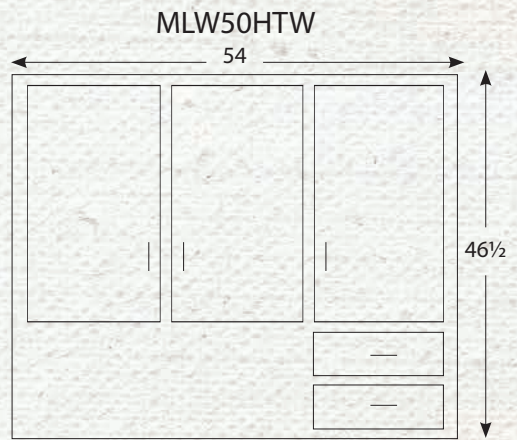

19.5"D x 54"W x 82"H

1 Adjustable Glass Shelf in Top

4 Adjustable Wood Shelves in Base

1.25" Wood Knobs

Standard with Touch Lights

Shown in Oak 104 Seally

3 DOOR HUTCHES

MLW300HTW / MLW300HB

19.5"D x 54"W x 82"H

1 Adjustable Wood Shelf in Top

3 Adjustable Wood Shelves in Base

1.25" Wood Knobs

Shown in QSWO 113 Micheal's

3 DOOR HUTCHES

3DR-4

3 DOOR HUTCH BASES

3 DOOR HUTCH TOPS

MLW41HB / MLW45HTW

19.5"D x 69.5"W x 82"H

6 Adjustable Wood Shelves in Top

4 Adjustable Wood Shelves in Base

1.25" Wood Knobs

Standard with Touch Lights

Shown in Oak 102 Fruitwood