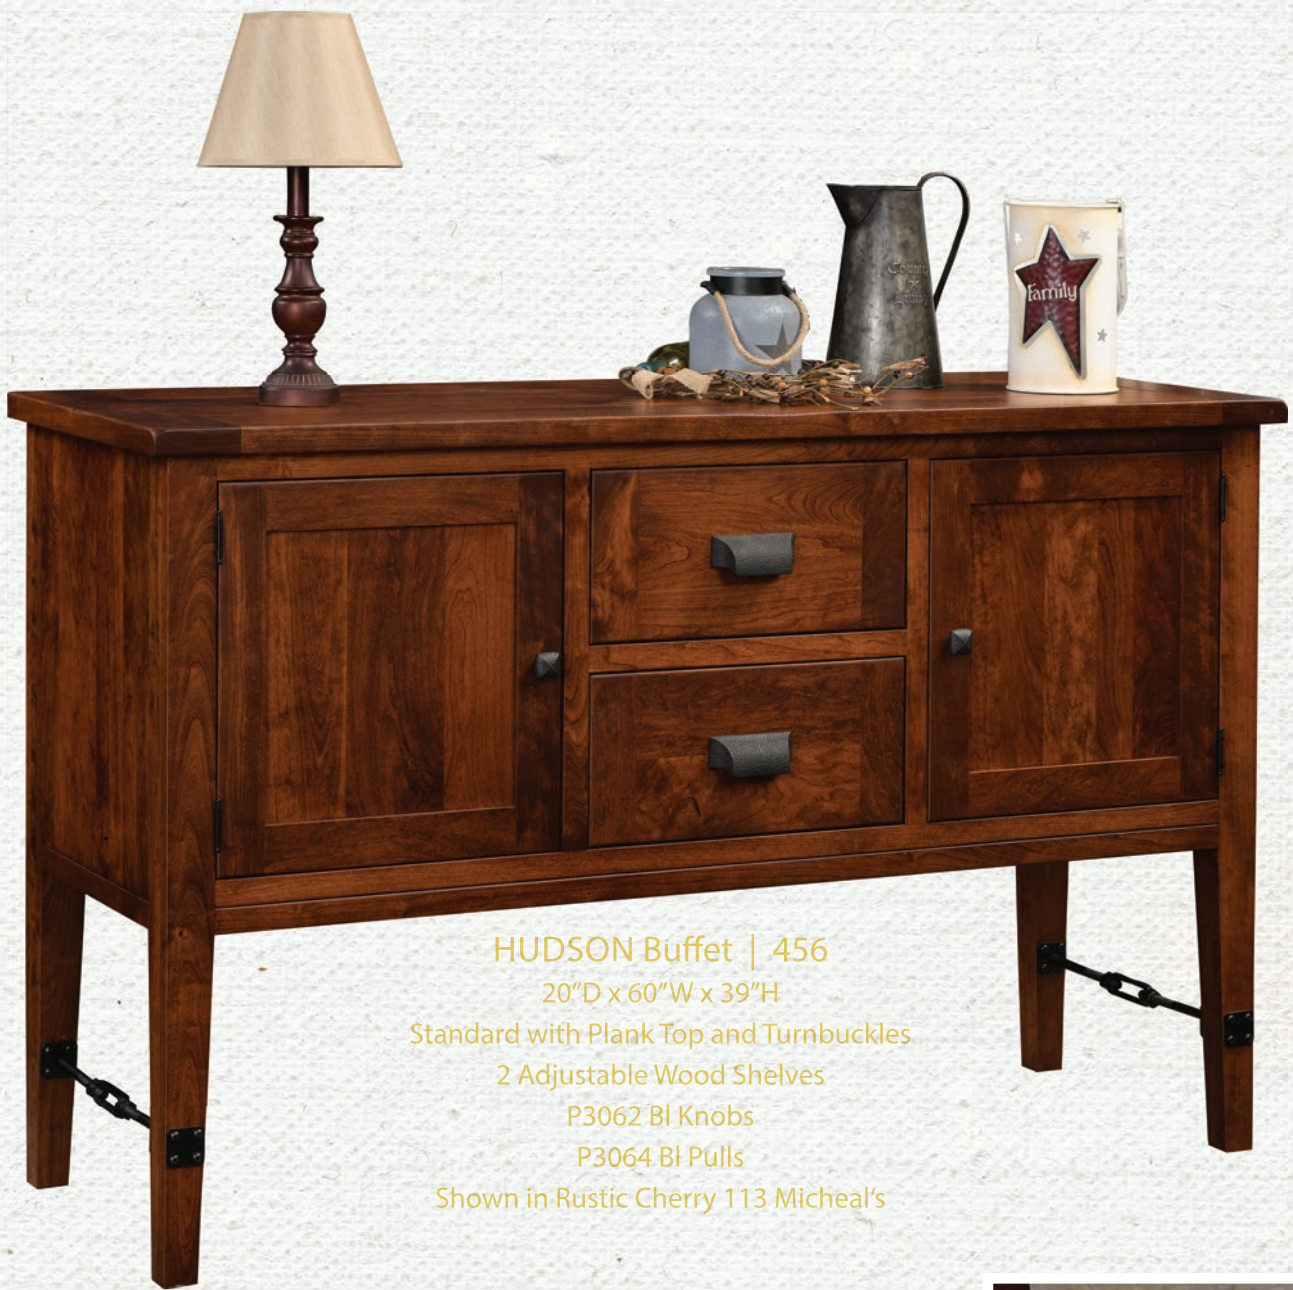

RIO-2

RIO

RIO 2 Door Buffet | 1202

19"D x 35"W x 35.25"H

1 Adjustable Wood Shelf

Wood Knobs

Shown in Oak

RIO

RIO-3

RIO Cabinet | 1203
17.5"D x 40.5"W x 52.5"H
2 Adjustable Glass Shelves
Wood Knobs
Shown in QSWO 113 Micheal's

RIO-4

RIO

HUDSON
COLLECTION

- 1 Adjustable Glass Shelf in Top
- 1 Adjustable Wood Shelf in Base
- P3062 BI Knobs
- P3064 BI Pulls
- Standard w/Touch Lights

HUDSON 3 Door Hutch | 455
20"D x 60"W x 85"H
Standard with Plank Top, Turnbuckles
and Shiplap Back
Shown in Rustic Cherry 113 Micheal's

HUDSON Buffet | 456
20"D x 60"W x 39"H
Standard with Plank Top and Turnbuckles
2 Adjustable Wood Shelves
P3062 BI Knobs
P3064 BI Pulls
Shown in Rustic Cherry 113 Micheal's

HD-2

HUDSON

ADELE
COLLECTION

Plank Top with Breadboard End

1 Adjustable Wood Shelf
K-155 Knobs DBAC
K-155-96 Pulls DBAC
Also Available with 1.25" Smooth Top

ADELE Buffet with Plank Top | 352

20"D x 60"W x 42"H