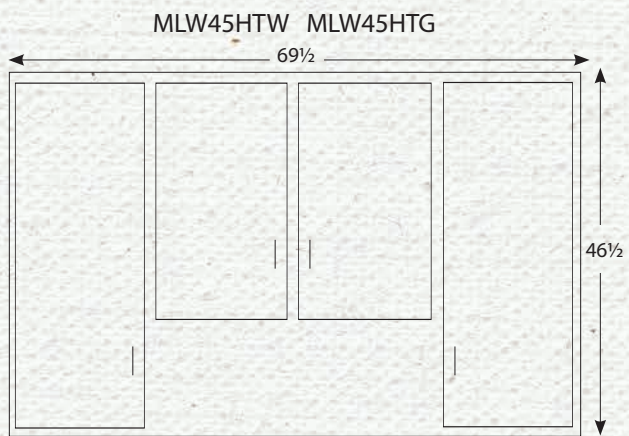

1.25" Wood Knobs

Standard with Touch Lights

Shown in Oak 104 Seally

4DR-4

4 DOOR HUTCHES

4 DOOR HUTCH BASES

4 DOOR HUTCH TOPS

Options