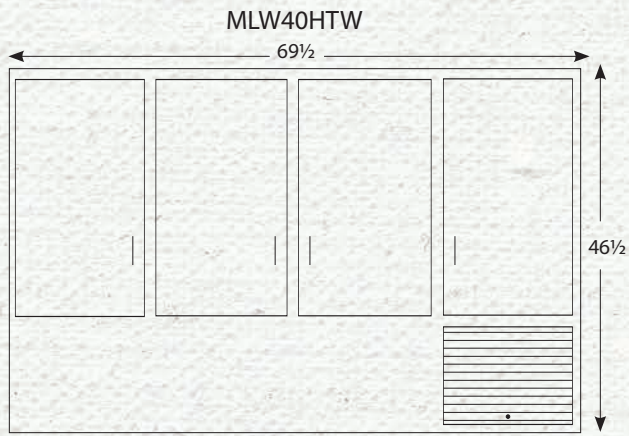

1.25" Wood Knobs

Standard with Touch Lights

Shown in Oak 104 Seally

4DR-4

4 DOOR HUTCHES

4 DOOR HUTCH BASES

4 DOOR HUTCH TOPS

Options