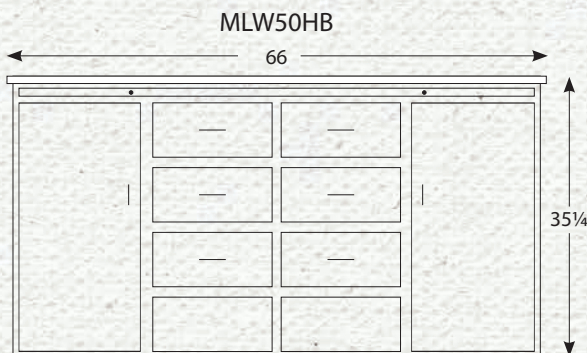

1.25" Wood Knobs

Standard with Touch Lights

Shown in Oak 104 Seally

4DR-4

4 DOOR HUTCHES

4 DOOR HUTCH BASES

4 DOOR HUTCH TOPS

Options