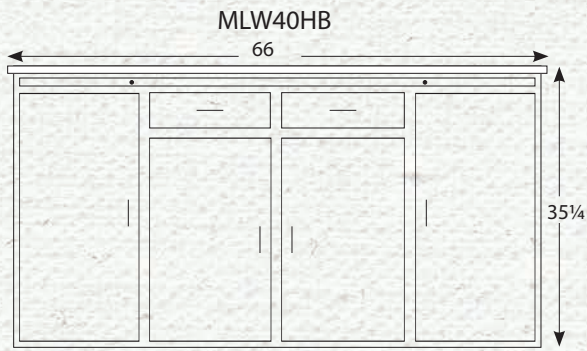

1.25" Wood Knobs

Standard with Touch Lights

Shown in Oak 104 Seally

4DR-4

4 DOOR HUTCHES

4 DOOR HUTCH BASES

4 DOOR HUTCH TOPS

Options