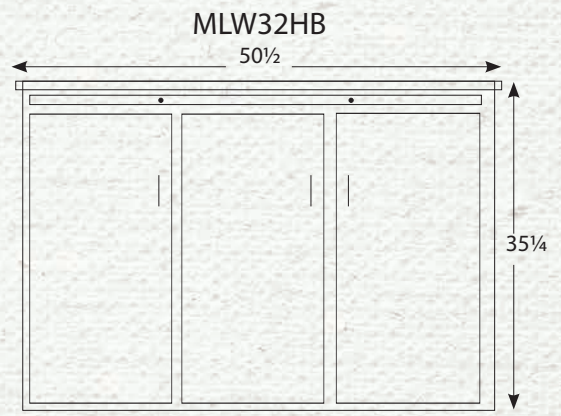

19.5"D x 54"W x 82"H

1 Adjustable Glass Shelf in Top

4 Adjustable Wood Shelves in Base

1.25" Wood Knobs

Standard with Touch Lights

Shown in Oak 104 Seally

3 DOOR HUTCHES

MLW300HTW / MLW300HB

19.5"D x 54"W x 82"H

1 Adjustable Wood Shelf in Top

3 Adjustable Wood Shelves in Base

1.25" Wood Knobs

Shown in QSWO 113 Micheal's

3 DOOR HUTCHES

3DR-4

3 DOOR HUTCH BASES

3 DOOR HUTCH TOPS

MLW41HB / MLW45HTW

19.5"D x 69.5"W x 82"H

6 Adjustable Wood Shelves in Top

4 Adjustable Wood Shelves in Base

1.25" Wood Knobs

Standard with Touch Lights

Shown in Oak 102 Fruitwood