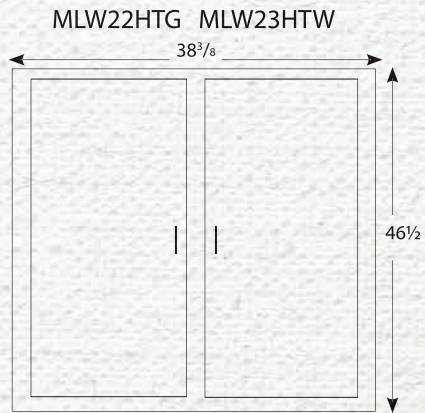

- Built with solid wood
- Adjustable shelving in top and bottom
- Full extension drawer slides
- Dovetail drawers
- Knife hinges
- Server tray

MLW20HTW / MLW20HB
 19.5"D x 38.375"W x 82"H
 1 Adjustable Glass Shelf in Top
 1 Adjustable Wood Shelf in Base
 1.25" Wood Knobs
 Standard with Touch Lights
 Shown in Oak 102 Fruitwood

MLW21HTW / MLW24RHB
 19.5"D x 38.75"W x 82"H
 1 Adjustable Glass Shelf in Top
 2 Adjustable Shelves in Base
 1.25" Wood Knobs
 Standard with Touch Lights
 Shown in Oak 102 Fruitwood

2 DOOR HUTCHES

Bases

Tops

2 DOOR HUTCH BASES AND TOPS

MLW37HTW / MLW33HB

19.5"D x 54"W x 82"H

1 Adjustable Glass Shelf

1 Adjustable Wood Shelf in Base

1.25" Wood Knobs

Standard with Touch Lights