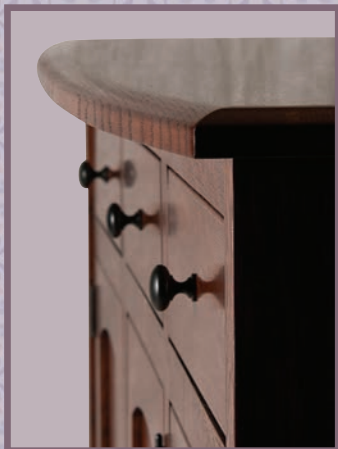

Sliding Doors and 1 Adjustable Wood Shelf

55271-SN Knobs

Shown in Brown Maple 75-474 Barn Find

Reclaimed Top MLW #3 Finish

AD-6

ADELE

BELAMAR
COLLECTION

1 Adjustable Wood Shelf
K2040-BL Knob