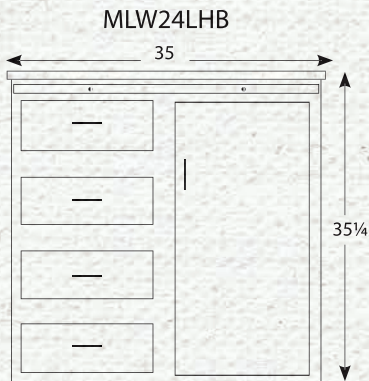

- Built with solid wood
- Adjustable shelving in top and bottom
- Full extension drawer slides
- Dovetail drawers
- Knife hinges
- Server tray

MLW20HTW / MLW20HB
 19.5"D x 38.375"W x 82"H
 1 Adjustable Glass Shelf in Top
 1 Adjustable Wood Shelf in Base
 1.25" Wood Knobs
 Standard with Touch Lights
 Shown in Oak 102 Fruitwood

MLW21HTW / MLW24RHB
 19.5"D x 38.75"W x 82"H
 1 Adjustable Glass Shelf in Top
 2 Adjustable Shelves in Base
 1.25" Wood Knobs
 Standard with Touch Lights
 Shown in Oak 102 Fruitwood

2 DOOR HUTCHES

Bases

Tops

2 DOOR HUTCH BASES AND TOPS

MLW37HTW / MLW33HB

19.5"D x 54"W x 82"H

1 Adjustable Glass Shelf

1 Adjustable Wood Shelf in Base

1.25" Wood Knobs

Standard with Touch Lights