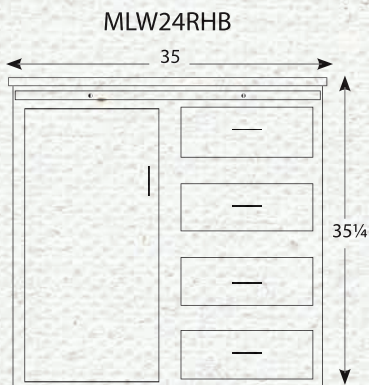

- Built with solid wood
- Adjustable shelving in top and bottom
- Full extension drawer slides
- Dovetail drawers
- Knife hinges
- Server tray

MLW20HTW / MLW20HB
 19.5"D x 38.375"W x 82"H
 1 Adjustable Glass Shelf in Top
 1 Adjustable Wood Shelf in Base
 1.25" Wood Knobs
 Standard with Touch Lights
 Shown in Oak 102 Fruitwood

MLW21HTW / MLW24RHB
 19.5"D x 38.75"W x 82"H
 1 Adjustable Glass Shelf in Top
 2 Adjustable Shelves in Base
 1.25" Wood Knobs
 Standard with Touch Lights
 Shown in Oak 102 Fruitwood

2 DOOR HUTCHES

Bases