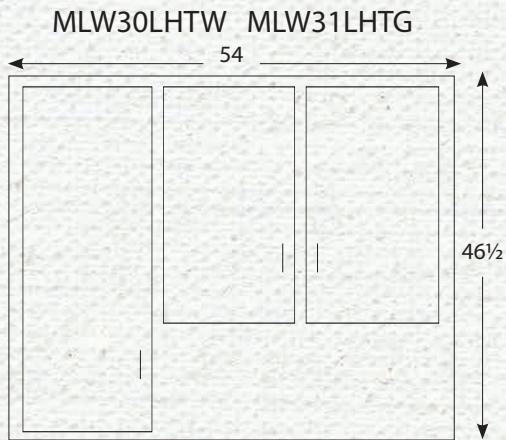

19.5"D x 54"W x 82"H

1 Adjustable Wood Shelf in Top

3 Adjustable Wood Shelves in Base

1.25" Wood Knobs

Shown in QSWO 113 Micheal's

3 DOOR HUTCHES

3DR-4

3 DOOR HUTCH BASES