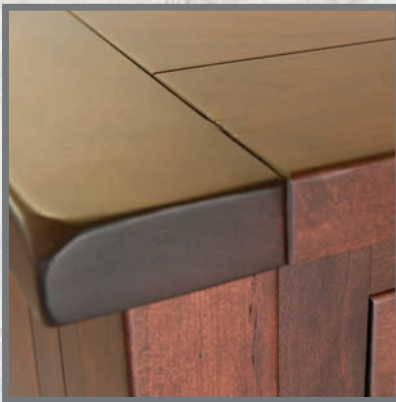

Plank Top with Breadboard End