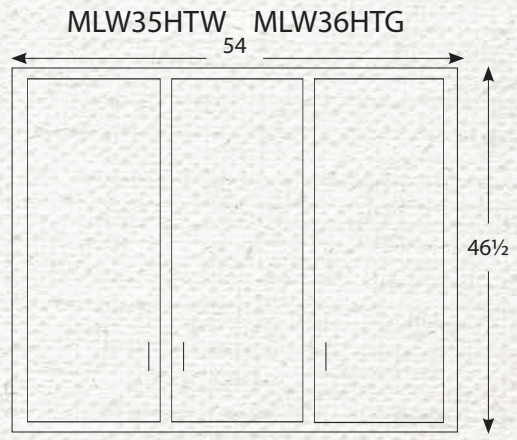

19.5"D x 54"W x 82"H

1 Adjustable Wood Shelf in Top

3 Adjustable Wood Shelves in Base

1.25" Wood Knobs

Shown in QSWO 113 Micheal's

3 DOOR HUTCHES

3DR-4

3 DOOR HUTCH BASES