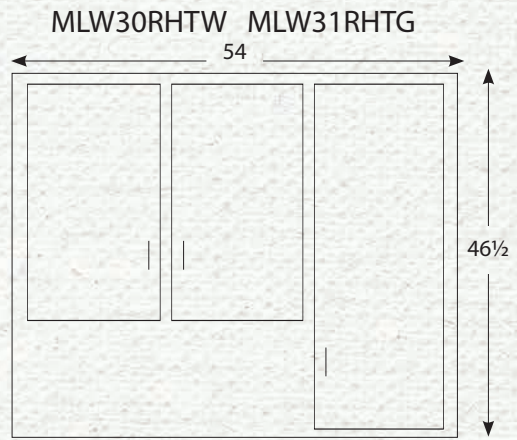

19.5"D x 54"W x 82"H

1 Adjustable Wood Shelf in Top

3 Adjustable Wood Shelves in Base

1.25" Wood Knobs

Shown in QSWO 113 Micheal's

3 DOOR HUTCHES

3DR-4

3 DOOR HUTCH BASES