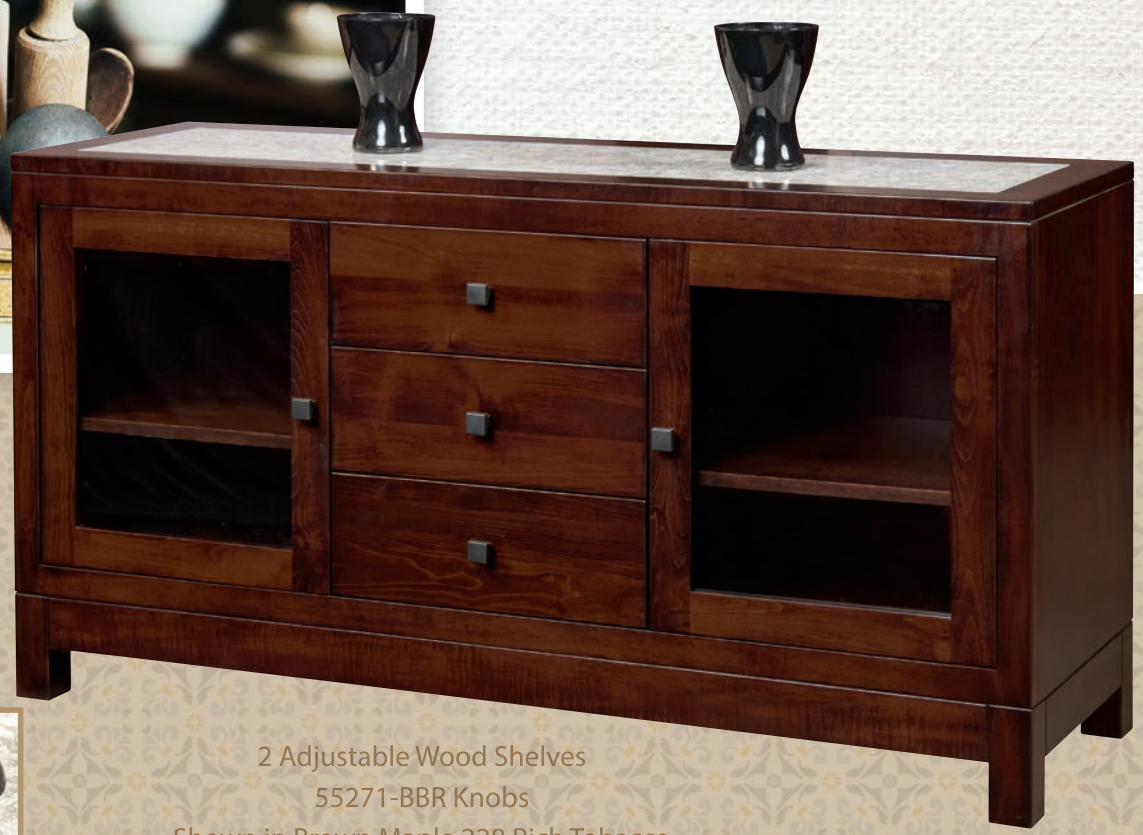

COUNTRY COTTAGE
Multi-Use Cabinet | 1602
18"D x 45"W x 72"H
55278 BBR Pulls
Shown in QSWO, OCS-118 Antique Slate

COUNTRY COTTAGE Buffet | 1601
20"D x 50"W x 35.75"H
55278 BBR Pulls
Shown in QSWO, OCS-118 Antique Slate

COUNTRY COTTAGE

CAMBRIA®
COLLECTION

Shown with
Berwyn Cambria Top

2 Adjustable Wood Shelves
55271-BBR Knobs
Shown in Brown Maple 228 Rich Tobacco

HAMPTON Buffet | 252-C
18.5"D x 58.5"W x 31.5"H

CAMBRIA®

NATURAL QUARTZ SURFACES