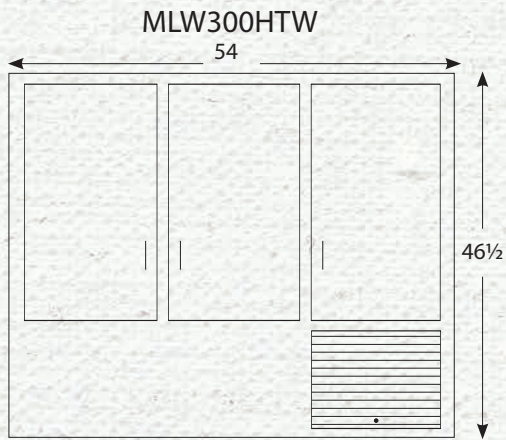

19.5"D x 54"W x 82"H

1 Adjustable Glass Shelf in Top

4 Adjustable Wood Shelves in Base

1.25" Wood Knobs

Standard with Touch Lights

Shown in Oak 104 Seally

3 DOOR HUTCHES

MLW300HTW / MLW300HB

19.5"D x 54"W x 82"H

1 Adjustable Wood Shelf in Top

3 Adjustable Wood Shelves in Base

1.25" Wood Knobs

Shown in QSWO 113 Micheal's

3 DOOR HUTCHES

3DR-4

3 DOOR HUTCH BASES

3 DOOR HUTCH TOPS

MLW41HB / MLW45HTW

19.5"D x 69.5"W x 82"H

6 Adjustable Wood Shelves in Top

4 Adjustable Wood Shelves in Base

1.25" Wood Knobs

Standard with Touch Lights

Shown in Oak 102 Fruitwood