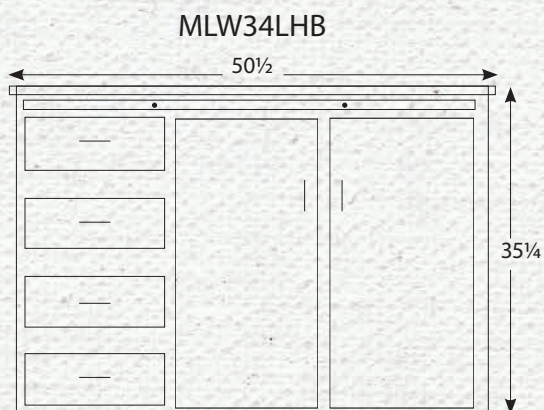

19.5"D x 54"W x 82"H

1 Adjustable Glass Shelf in Top

4 Adjustable Wood Shelves in Base

1.25" Wood Knobs

Standard with Touch Lights

Shown in Oak 104 Seally

3 DOOR HUTCHES

MLW300HTW / MLW300HB

19.5"D x 54"W x 82"H

1 Adjustable Wood Shelf in Top

3 Adjustable Wood Shelves in Base

1.25" Wood Knobs

Shown in QSWO 113 Micheal's

3 DOOR HUTCHES

3DR-4

3 DOOR HUTCH BASES

3 DOOR HUTCH TOPS

MLW41HB / MLW45HTW

19.5"D x 69.5"W x 82"H

6 Adjustable Wood Shelves in Top

4 Adjustable Wood Shelves in Base

1.25" Wood Knobs

Standard with Touch Lights

Shown in Oak 102 Fruitwood

Shown With Glass Sides Option

4 DOOR HUTCHES

4DR-1

MLW40HTW / MLW40HB

19.5"D x 69.5"W x 82"H

2 Adjustable Glass Shelves in Top

5 Adjustable Wood Shelves in Base

1.25" Wood Knobs