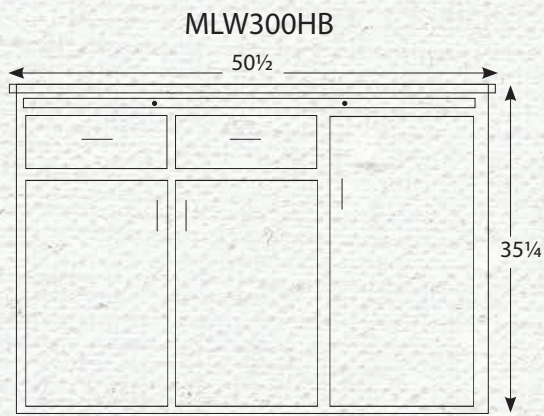

19.5"D x 54"W x 82"H

1 Adjustable Glass Shelf in Top

4 Adjustable Wood Shelves in Base

1.25" Wood Knobs

Standard with Touch Lights

Shown in Oak 104 Seally

3 DOOR HUTCHES

MLW300HTW / MLW300HB

19.5"D x 54"W x 82"H

1 Adjustable Wood Shelf in Top

3 Adjustable Wood Shelves in Base

1.25" Wood Knobs

Shown in QSWO 113 Micheal's

3 DOOR HUTCHES

3DR-4

3 DOOR HUTCH BASES

3 DOOR HUTCH TOPS

MLW41HB / MLW45HTW

19.5"D x 69.5"W x 82"H

6 Adjustable Wood Shelves in Top

4 Adjustable Wood Shelves in Base

1.25" Wood Knobs

Standard with Touch Lights

Shown in Oak 102 Fruitwood