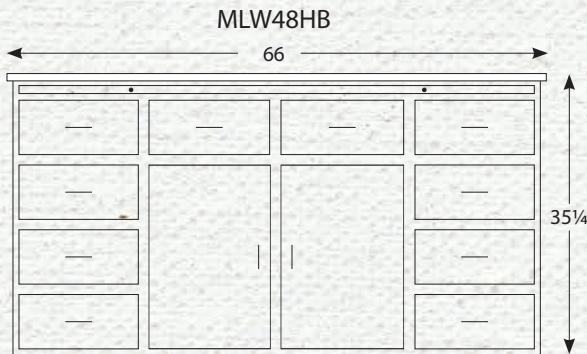

1.25" Wood Knobs

Standard with Touch Lights

Shown in Oak 104 Seally

4DR-4

4 DOOR HUTCHES

4 DOOR HUTCH BASES

4 DOOR HUTCH TOPS

Options