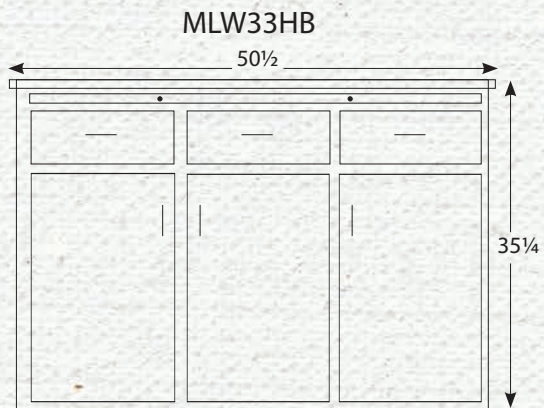

19.5"D x 54"W x 82"H

1 Adjustable Glass Shelf in Top

4 Adjustable Wood Shelves in Base

1.25" Wood Knobs

Standard with Touch Lights

Shown in Oak 104 Seally

3 DOOR HUTCHES

MLW300HTW / MLW300HB

19.5"D x 54"W x 82"H

1 Adjustable Wood Shelf in Top

3 Adjustable Wood Shelves in Base

1.25" Wood Knobs

Shown in QSWO 113 Micheal's

3 DOOR HUTCHES

3DR-4

3 DOOR HUTCH BASES

3 DOOR HUTCH TOPS

MLW41HB / MLW45HTW

19.5"D x 69.5"W x 82"H

6 Adjustable Wood Shelves in Top

4 Adjustable Wood Shelves in Base

1.25" Wood Knobs

Standard with Touch Lights

Shown in Oak 102 Fruitwood