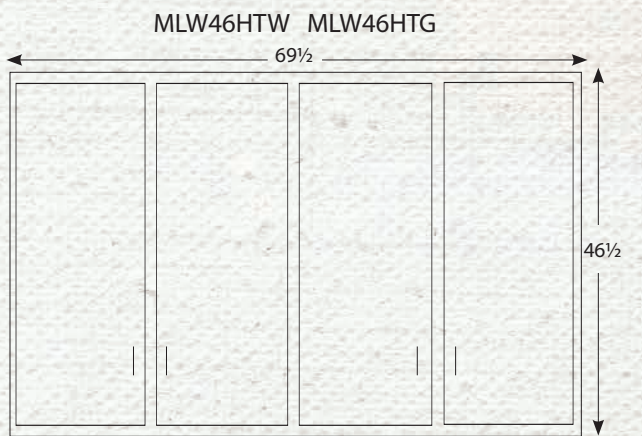

1.25" Wood Knobs

Standard with Touch Lights

Shown in Oak 104 Seally

4DR-4

4 DOOR HUTCHES

4 DOOR HUTCH BASES

4 DOOR HUTCH TOPS

Options