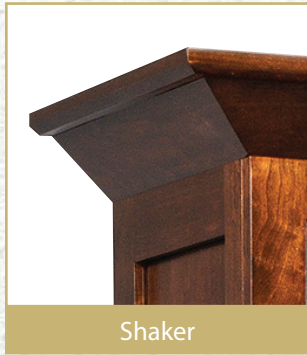

CROWN MOULDING STYLES