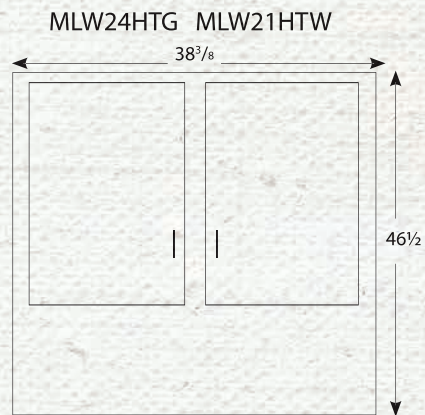

- Built with solid wood
- Adjustable shelving in top and bottom
- Full extension drawer slides
- Dovetail drawers
- Knife hinges
- Server tray

MLW20HTW / MLW20HB
 19.5"D x 38.375"W x 82"H
 1 Adjustable Glass Shelf in Top
 1 Adjustable Wood Shelf in Base
 1.25" Wood Knobs
 Standard with Touch Lights
 Shown in Oak 102 Fruitwood

MLW21HTW / MLW24RHB
 19.5"D x 38.75"W x 82"H
 1 Adjustable Glass Shelf in Top
 2 Adjustable Shelves in Base
 1.25" Wood Knobs
 Standard with Touch Lights
 Shown in Oak 102 Fruitwood

2 DOOR HUTCHES

Bases

Tops

2 DOOR HUTCH BASES AND TOPS

MLW37HTW / MLW33HB

19.5"D x 54"W x 82"H

1 Adjustable Glass Shelf

1 Adjustable Wood Shelf in Base

1.25" Wood Knobs

Standard with Touch Lights