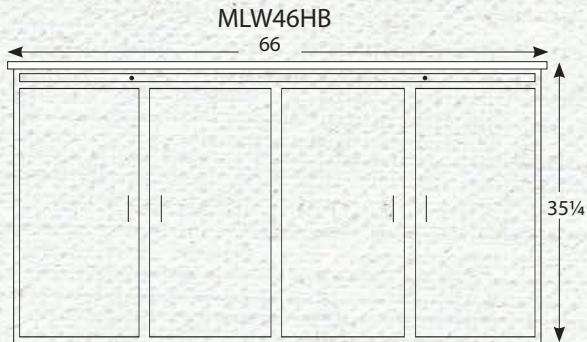

1.25" Wood Knobs

Standard with Touch Lights

Shown in Oak 104 Seally

4DR-4

4 DOOR HUTCHES

4 DOOR HUTCH BASES

4 DOOR HUTCH TOPS

Options