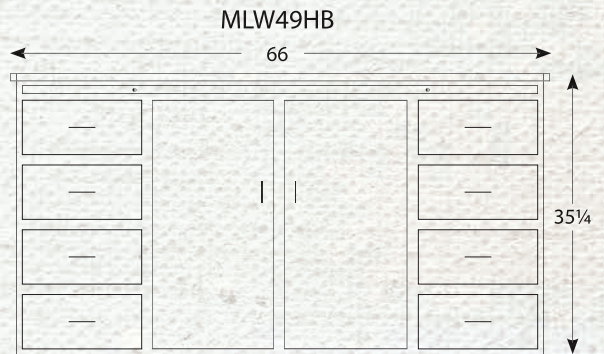

1.25" Wood Knobs

Standard with Touch Lights

Shown in Oak 104 Seally

4DR-4

4 DOOR HUTCHES

4 DOOR HUTCH BASES

4 DOOR HUTCH TOPS

Options