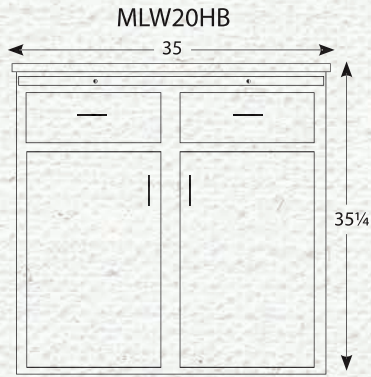

- Built with solid wood
- Adjustable shelving in top and bottom
- Full extension drawer slides
- Dovetail drawers
- Knife hinges
- Server tray

MLW20HTW / MLW20HB
 19.5"D x 38.375"W x 82"H
 1 Adjustable Glass Shelf in Top
 1 Adjustable Wood Shelf in Base
 1.25" Wood Knobs
 Standard with Touch Lights
 Shown in Oak 102 Fruitwood

MLW21HTW / MLW24RHB
 19.5"D x 38.75"W x 82"H
 1 Adjustable Glass Shelf in Top
 2 Adjustable Shelves in Base
 1.25" Wood Knobs
 Standard with Touch Lights
 Shown in Oak 102 Fruitwood

2 DOOR HUTCHES

Bases

Tops

2 DOOR HUTCH BASES AND TOPS

MLW37HTW / MLW33HB

19.5"D x 54"W x 82"H

1 Adjustable Glass Shelf

1 Adjustable Wood Shelf in Base

1.25" Wood Knobs

Standard with Touch Lights