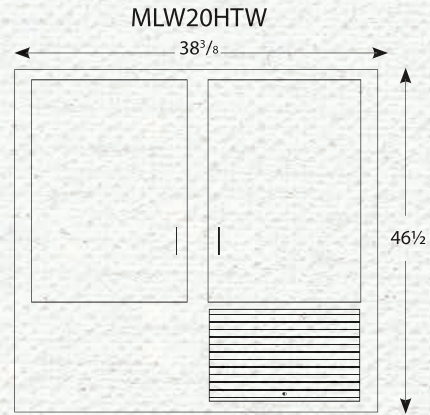

- Built with solid wood
- Adjustable shelving in top and bottom
- Full extension drawer slides
- Dovetail drawers
- Knife hinges
- Server tray

MLW20HTW / MLW20HB
 19.5"D x 38.375"W x 82"H
 1 Adjustable Glass Shelf in Top
 1 Adjustable Wood Shelf in Base
 1.25" Wood Knobs
 Standard with Touch Lights
 Shown in Oak 102 Fruitwood

MLW21HTW / MLW24RHB
 19.5"D x 38.75"W x 82"H
 1 Adjustable Glass Shelf in Top
 2 Adjustable Shelves in Base
 1.25" Wood Knobs
 Standard with Touch Lights
 Shown in Oak 102 Fruitwood

2 DOOR HUTCHES

Bases

Tops

2 DOOR HUTCH BASES AND TOPS

MLW37HTW / MLW33HB

19.5"D x 54"W x 82"H

1 Adjustable Glass Shelf

1 Adjustable Wood Shelf in Base

1.25" Wood Knobs

Standard with Touch Lights