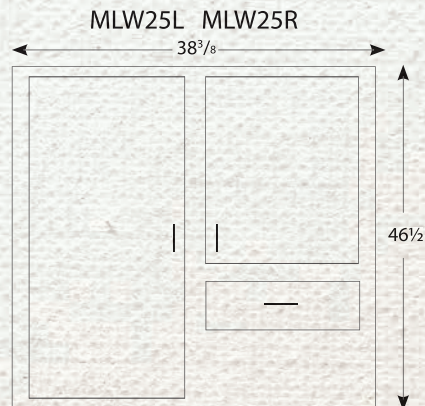

- Built with solid wood
- Adjustable shelving in top and bottom
- Full extension drawer slides
- Dovetail drawers
- Knife hinges
- Server tray

MLW20HTW / MLW20HB
 19.5"D x 38.375"W x 82"H
 1 Adjustable Glass Shelf in Top
 1 Adjustable Wood Shelf in Base
 1.25" Wood Knobs
 Standard with Touch Lights
 Shown in Oak 102 Fruitwood

MLW21HTW / MLW24RHB
 19.5"D x 38.75"W x 82"H
 1 Adjustable Glass Shelf in Top
 2 Adjustable Shelves in Base
 1.25" Wood Knobs
 Standard with Touch Lights
 Shown in Oak 102 Fruitwood

2 DOOR HUTCHES

Bases

Tops

2 DOOR HUTCH BASES AND TOPS

MLW37HTW / MLW33HB

19.5"D x 54"W x 82"H

1 Adjustable Glass Shelf

1 Adjustable Wood Shelf in Base

1.25" Wood Knobs

Standard with Touch Lights