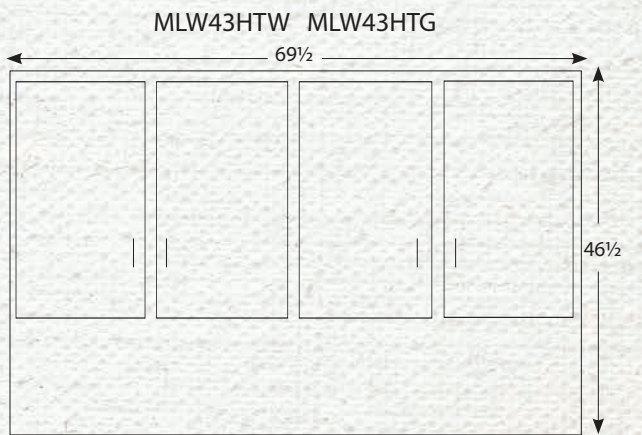

1.25" Wood Knobs

Standard with Touch Lights

Shown in Oak 104 Seally

4DR-4

4 DOOR HUTCHES

4 DOOR HUTCH BASES

4 DOOR HUTCH TOPS

Options