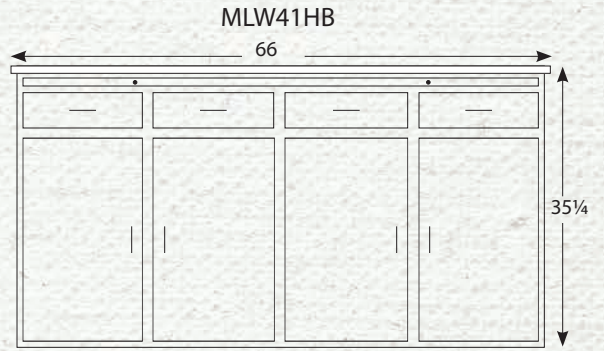

1.25" Wood Knobs

Standard with Touch Lights

Shown in Oak 104 Seally

4DR-4

4 DOOR HUTCHES

4 DOOR HUTCH BASES

4 DOOR HUTCH TOPS

Options