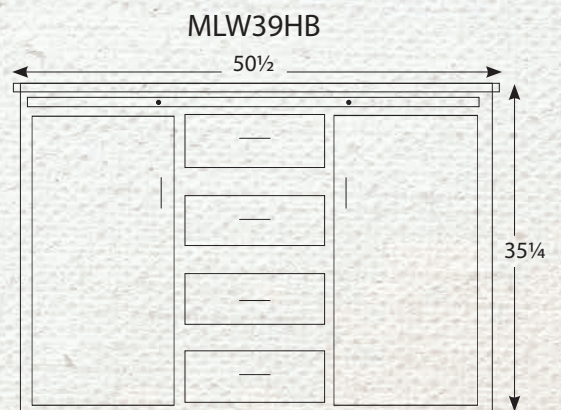

19.5"D x 54"W x 82"H

1 Adjustable Glass Shelf in Top

4 Adjustable Wood Shelves in Base

1.25" Wood Knobs

Standard with Touch Lights

Shown in Oak 104 Seally

3 DOOR HUTCHES

MLW300HTW / MLW300HB

19.5"D x 54"W x 82"H

1 Adjustable Wood Shelf in Top

3 Adjustable Wood Shelves in Base

1.25" Wood Knobs

Shown in QSWO 113 Micheal's

3 DOOR HUTCHES

3DR-4

3 DOOR HUTCH BASES