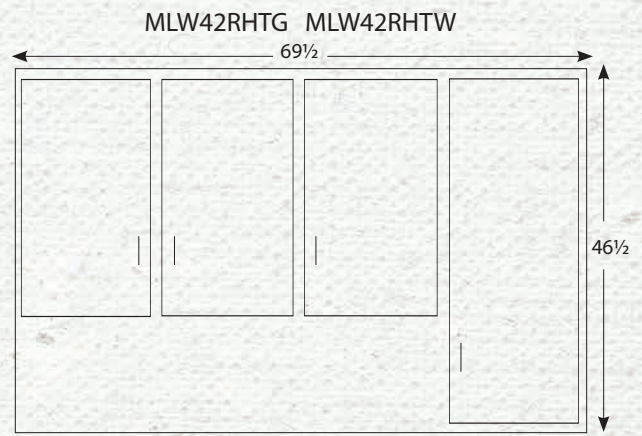

1.25" Wood Knobs

Standard with Touch Lights

Shown in Oak 104 Seally

4DR-4

4 DOOR HUTCHES

4 DOOR HUTCH BASES

4 DOOR HUTCH TOPS

Options