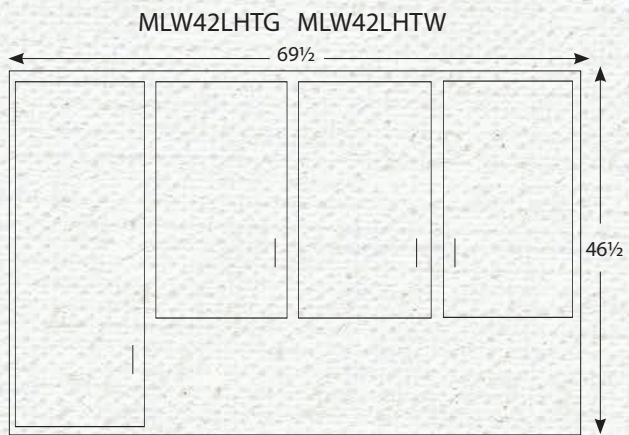

1.25" Wood Knobs

Standard with Touch Lights

Shown in Oak 104 Seally

4DR-4

4 DOOR HUTCHES

4 DOOR HUTCH BASES

4 DOOR HUTCH TOPS

Options