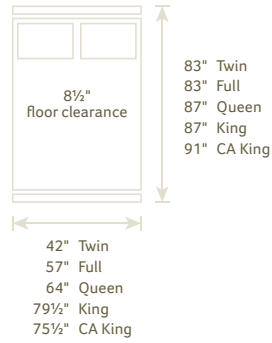

A CWF #502 SLAT BED Headboard 57"h, Footboard 20"h
B CWF #1189 SLAT BED Headboard 56"h, Footboard 16"h
C CWF #900 SLEIGH BED WITH LEATHER Headboard 60"h, Footboard 20"h