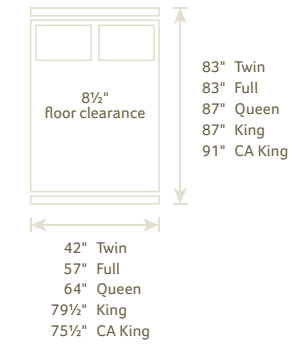

A CWF #203 **PEDIMENT CANNONBALL BED** Headboard 54"h, Footboard 20"h
B CWF #1158 **PENCIL POSTER BED WITH FINIALS** Headboard 39"h, Footboard 25"h, Post Height 82"
C CWF #401 **PENCIL POSTER BED** Post Height 72"; Optional: Canopy rail, finials