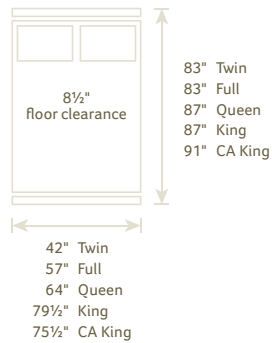

A CWF #1004 KINGSTON FABRIC PANEL BED Headboard 50"h, Footboard 16"h

B CWF #1003 KINGSTON RAKE BED Headboard 50"h, Footboard 16"h

A CWF #1115 LAUREL VICTORIAN BED Headboard 47"h, Footboard 36"h

B CWF #501 LEATHER PANEL BED Headboard 59"h, Footboard 20"h

C CWF #1191 LIBERTY BED Headboard 64"h, Footboard 27"h