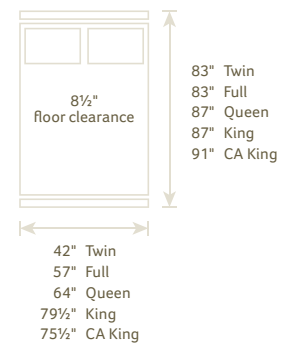

A CWF #101 CLASSIC BED Headboard 57"h, Footboard 35"h; Made to accommodate pillow top mattress
B CWF #102 CLASSIC BED with low footboard; Headboard 57"h, Footboard 19"h
C CWF #102 CLASSIC DELUXE BED Headboard 57"h, Footboard 35"h; Made to accommodate pillow top mattress