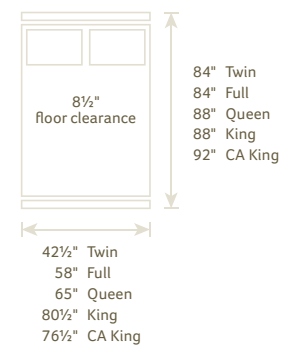

A CWF #2005 COUNTRY BED Headboard 47"h, Footboard 12 1/2"h
B CWF #1187 COUNTRY DELUXE BED Headboard 56"h, Footboard 35 1/2"h
C CWF #302 COUNTRY MISSION BED Headboard 44"h, Footboard 26"h