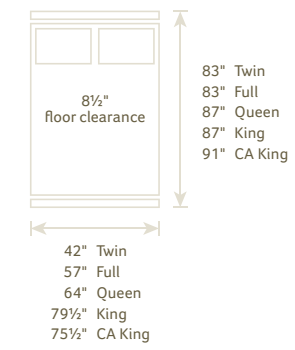

C

A CWF #901 DUCHESS PANEL BED Headboard 56"h, Footboard 16"h
B CWF #900 DUCHESS SLEIGH BED Headboard 60"h, Footboard 20"h; Shown with #002 Drawer Unit, available on any bed
C CWF #1182 EDENBURG BED Headboard 52 3/4"h, Footboard 22 3/4"h; Shown with glass headboard