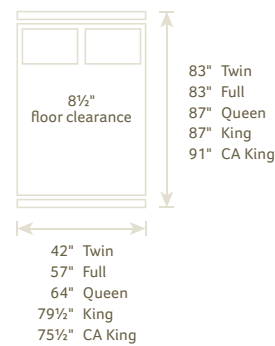

B CWF #501 LEATHER PANEL BED Headboard 59"h, Footboard 20"h

C CWF #1191 LIBERTY BED Headboard 64"h, Footboard 27"h

A

A

B

B

C

C