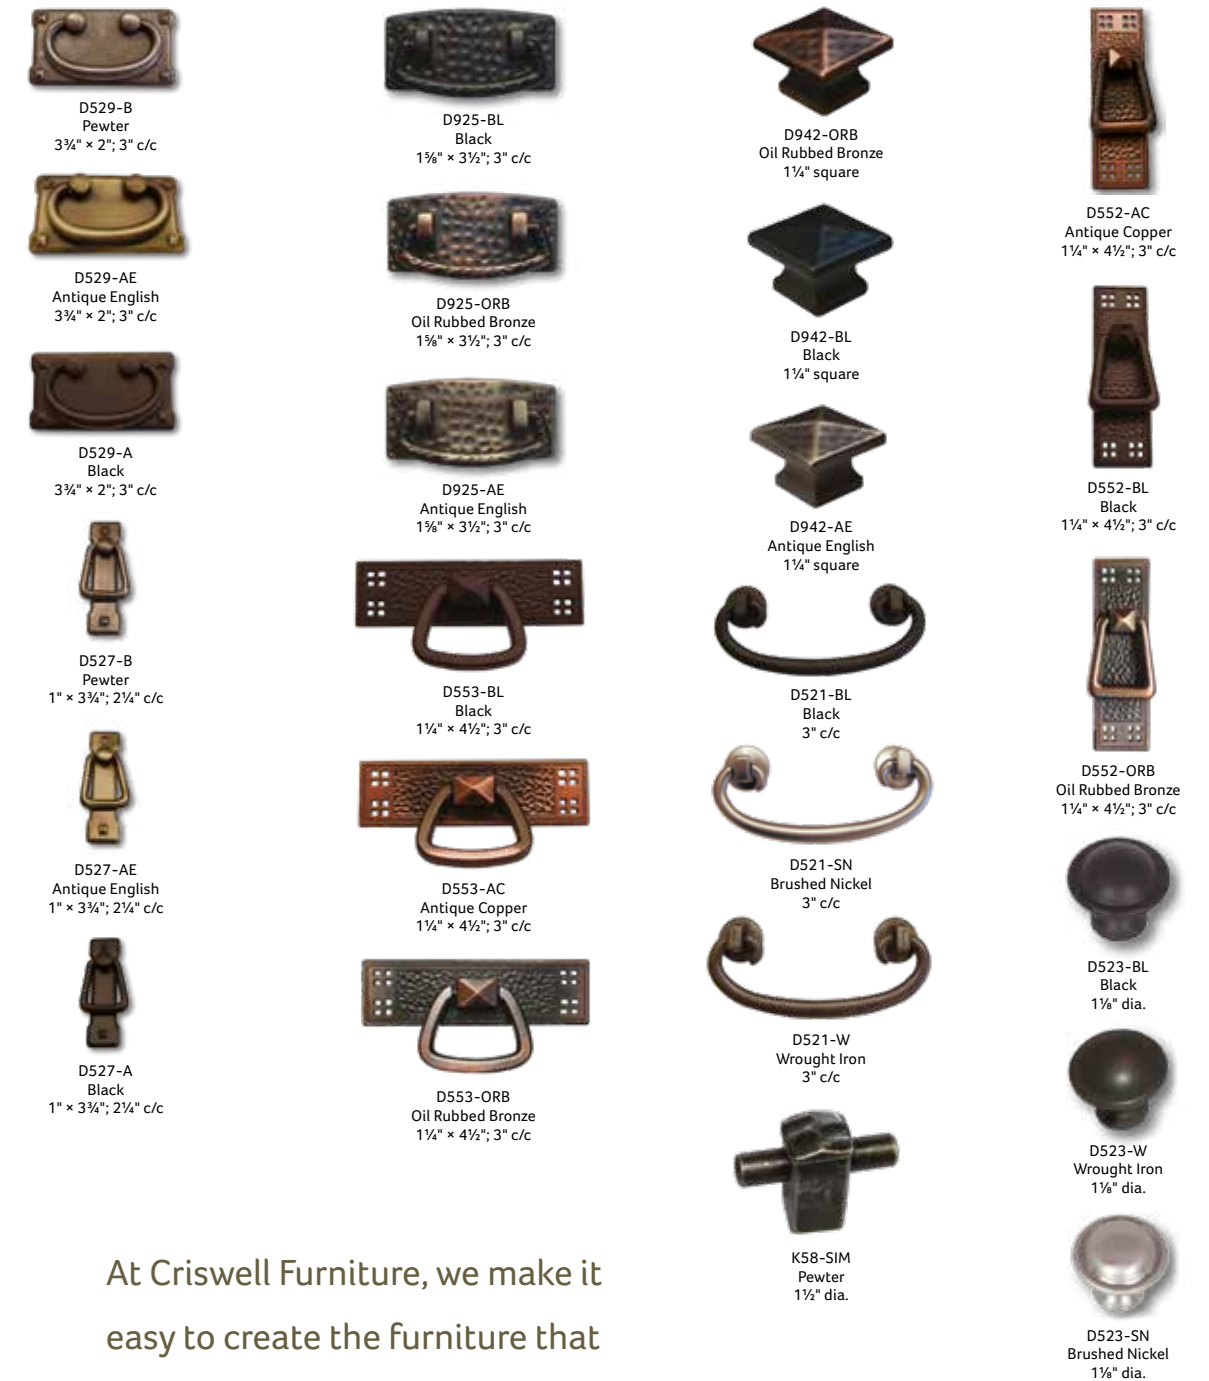

A CWF #1176 **WILKSHIRE BEVEL PANEL BED** Headboard 54"h, Footboard 27"h

B CWF #1177 **WILMINGTON BED** Headboard 68"h, Footboard 58"h

THE HARDWARE COLLECTION

Contemporary

OPTIONS FOR EVERY DÉCOR

Mission

At Criswell Furniture, we make it easy to create the furniture that you've been dreaming about.