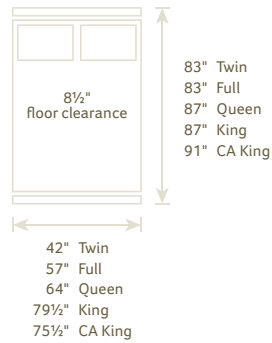

A CWF #1181 **GRANVILLE SLEIGH BED** Headboard 53"h, Footboard 33"h
B CWF #1180 **HAMPTON BED** Headboard 58"h, Footboard 44"h
C CWF #5101 **GLENDALE BED** Headboard 56"h, Footboard 20"h