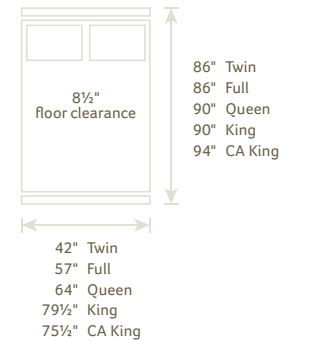

A CWF #5102 **GLENDALE BED** Headboard 64"h, Footboard 20"h
B CWF #1170 **HATTON PANEL BED** Headboard 52"h, Footboard 34"h
C CWF #1154 **HEIRLOOM MISSION BED** Headboard 52 3/4"h, Footboard 28"h