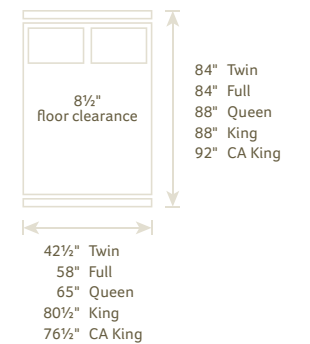

A CWF #202 ARCH PANEL BED Headboard 53"h, Footboard 41"h
B CWF #1192 ARCH SPINDLE BED Headboard 47"h, Footboard 36"h
C CWF #1189 ARLINGTON BED Headboard 55"h, Footboard 25"h