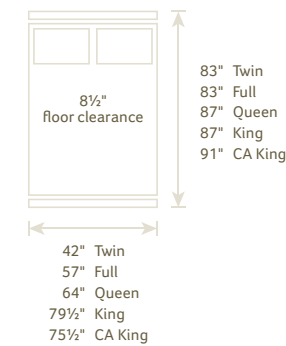

A CWF #303 SOLID SLEIGH BED Headboard 48"h, Footboard 38 1/2"h
B CWF #802 SPINDLE BED Headboard 56"h, Footboard 36"h
C CWF #9001 TIMBERMILL PANEL BED Headboard 64"h, Footboard 20"h