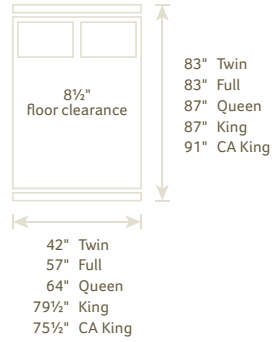

A CWF #702 CRESCENT PANEL BED Headboard 58"h, Footboard 33 1/2"h

B CWF #702 CRESCENT PANEL BED Headboard 58"h, Footboard 20"h; Shown with #001 Drawer Unit, available on any bed

A CWF #3102 DENALI BED Headboard 54 1/4"h, Footboard 28 1/2"h; Shown with #005 Drawer Unit

B CWF #3103 DENALI DELUXE BED Headboard 60"h, Footboard 30"h