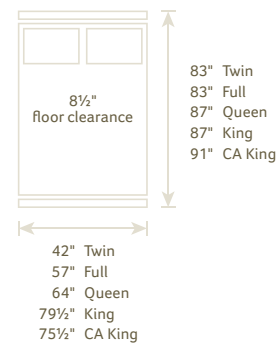

A CWF #1173 HEIRLOOM PANEL BED Headboard 53"h, Footboard 37"h
B CWF #1193 HYDE PARK BED Headboard 47"h, Footboard 36"h
C CWF #7002 KENSINGTON PANEL BED Headboard 54"h, Footboard 16"h

A CWF #7003 KENSINGTON FABRIC PANEL BED Headboard 60"h, Footboard 16"h
B CWF #1001 KINGSTON WAVE BED Headboard 54"h, Footboard 18"h, Shown with drawer unit
C CWF #1005 KINGSTON WOOD PANEL BED Headboard 50"h, Footboard 16"h