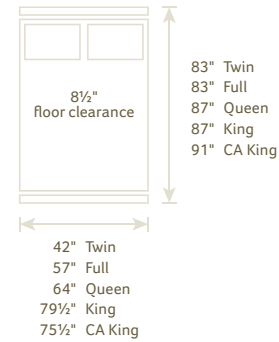

A CWF #1172 RAKE BED Headboard 54"h, Footboard 40"h
B CWF #1110 RIVERVIEW BED with low footboard; Headboard 52"h, Footboard 17"h
C CWF #1110 RIVERVIEW BED Headboard 52"h, Footboard 32"h

A CWF #1171 RITO PANEL BED Headboard 59"h, Footboard 30"h
B CWF #2005-S SHAKER BED Headboard 47"h, Footboard 12 1/2"h
C CWF #403 SHAKER PANEL BED Headboard 58"h, Footboard 21"h