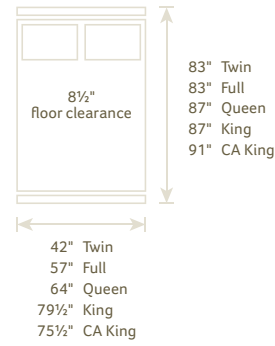

A CWF #702 CRESCENT PANEL BED Headboard 58"h, Footboard 33 1/2"h

B CWF #702 CRESCENT PANEL BED Headboard 58"h, Footboard 20"h; Shown with #001 Drawer Unit, available on any bed

A CWF #3102 DENALI BED Headboard 54 1/4"h, Footboard 28 1/2"h; Shown with #005 Drawer Unit

B CWF #3103 DENALI DELUXE BED Headboard 60"h, Footboard 30"h