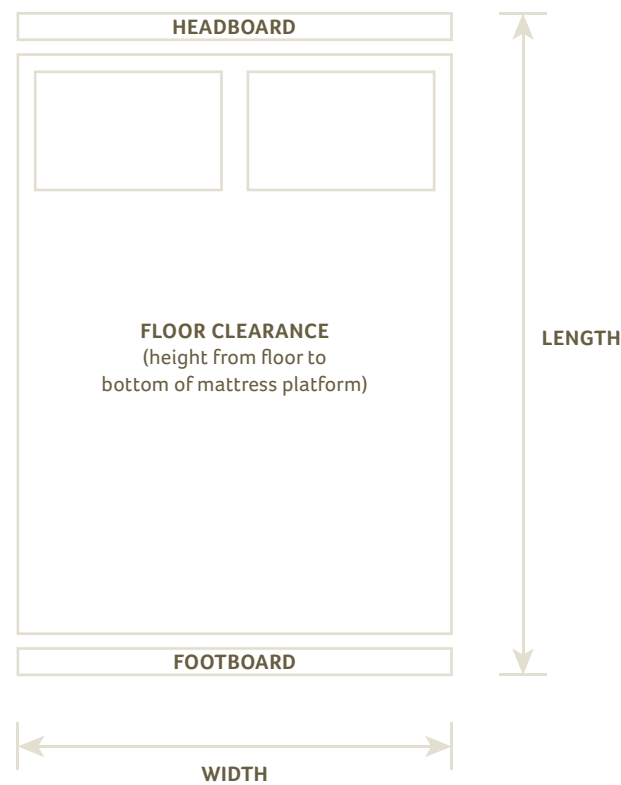

BEDS FOR EVERY TASTE

BEDS AVAILABLE IN TWIN, FULL, QUEEN, KING, AND CALIFORNIA KING SIZES

Pleasant dreams await with our beautiful selection of bed styles. From daybeds and bunk beds to a full range of bed frames designed for larger mattresses, our choices make it easy to create bedrooms that promise sweet slumber. Designed to coordinate with any collection, all of our beds offer unlimited décor possibilities.

PICK YOUR OWN UNIQUE STYLE

STANDARD FEATURES

- Solid Wood Panels and Posts
- Dovetail Bed Slats
- Lag & Bolt Rail System

BED OPTIONS

- Drawer unit available on any bed
- Platform available for any bed (this will eliminate the need for a box spring)