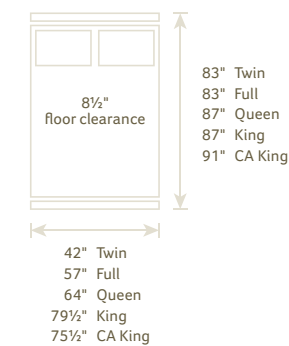

A CWF #1150 CANNONBALL BED Headboard 48"h, Footboard 38"h
B CWF #1100 CARLISLE SHAKER BED Headboard 54 1/4"h, Footboard 27 3/4"h
C CWF #1116 CATHEDRAL CREST Headboard 53"h, Footboard 30"h