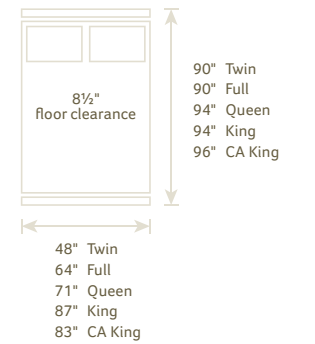

A CWF #702 CRESCENT PANEL BED Headboard 58"h, Footboard 33 1/2"h

B CWF #702 CRESCENT PANEL BED Headboard 58"h, Footboard 20"h; Shown with #001 Drawer Unit, available on any bed

A CWF #3102 DENALI BED Headboard 54 1/4"h, Footboard 28 1/2"h; Shown with #005 Drawer Unit

B CWF #3103 DENALI DELUXE BED Headboard 60"h, Footboard 30"h