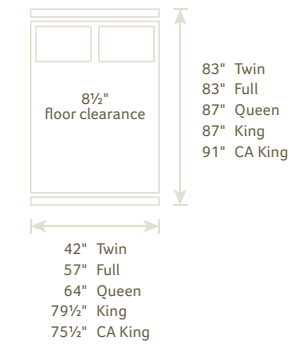

A CWF #1172 RAKE BED Headboard 54"h, Footboard 40"h
B CWF #1110 RIVERVIEW BED with low footboard; Headboard 52"h, Footboard 17"h
C CWF #1110 RIVERVIEW BED Headboard 52"h, Footboard 32"h

A CWF #1171 RITO PANEL BED Headboard 59"h, Footboard 30"h
B CWF #2005-S SHAKER BED Headboard 47"h, Footboard 12 1/2"h
C CWF #403 SHAKER PANEL BED Headboard 58"h, Footboard 21"h