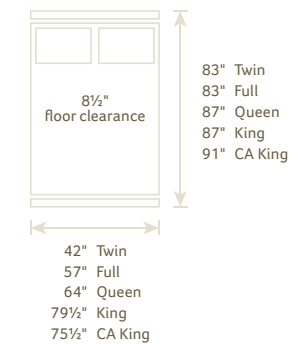

B CWF #1003 KINGSTON RAKE BED Headboard 50"h, Footboard 16"h

A CWF #1115 LAUREL VICTORIAN BED Headboard 47"h, Footboard 36"h