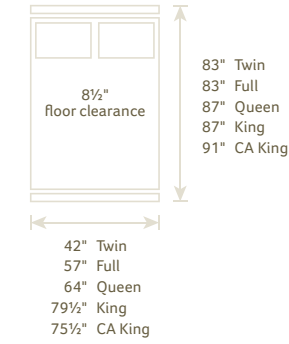

A CWF #702 CRESCENT PANEL BED Headboard 58"h, Footboard 33 1/2"h

B CWF #702 CRESCENT PANEL BED Headboard 58"h, Footboard 20"h; Shown with #001 Drawer Unit, available on any bed

A CWF #3102 DENALI BED Headboard 54 1/4"h, Footboard 28 1/2"h; Shown with #005 Drawer Unit

B CWF #3103 DENALI DELUXE BED Headboard 60"h, Footboard 30"h