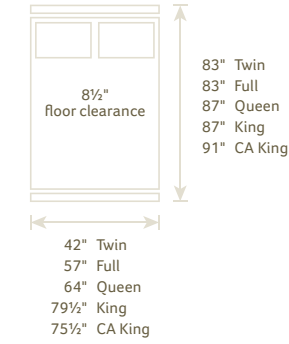

A CWF #9002 **TIMBERMILL ARCH PANEL BED** Headboard 58"h, Footboard 17"h

B CWF #1188 **WALTON HILLS BED** Headboard 56"h, Footboard 17"h

A CWF #1176 **WILKSHIRE BEVEL PANEL BED** Headboard 54"h, Footboard 27"h

B CWF #1177 **WILMINGTON BED** Headboard 68"h, Footboard 58"h