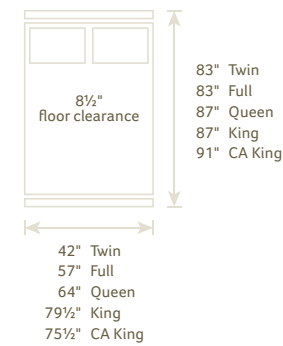

B CWF #501 LEATHER PANEL BED Headboard 59"h, Footboard 20"h

C CWF #1191 LIBERTY BED Headboard 64"h, Footboard 27"h

A

A

B

B

C

C