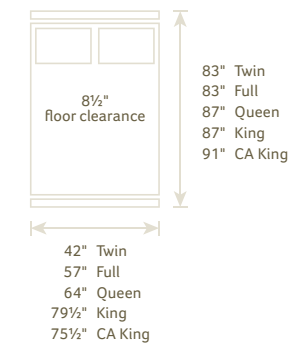

A CWF #1172 RAKE BED Headboard 54"h, Footboard 40"h
B CWF #1110 RIVERVIEW BED with low footboard; Headboard 52"h, Footboard 17"h
C CWF #1110 RIVERVIEW BED Headboard 52"h, Footboard 32"h

A CWF #1171 RITO PANEL BED Headboard 59"h, Footboard 30"h
B CWF #2005-S SHAKER BED Headboard 47"h, Footboard 12 1/2"h
C CWF #403 SHAKER PANEL BED Headboard 58"h, Footboard 21"h