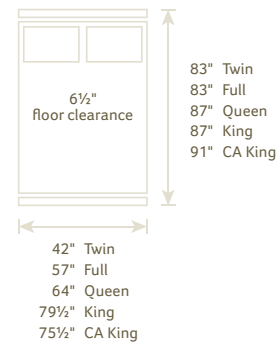

A CWF #1186 AVON BED Headboard 56"h, Footboard 27"h
B CWF #2005-CB BEADED PANEL COUNTRY BED Headboard 47"h, Footboard 12½"h
C CWF #1184 BERKSHIRE BED Headboard 52"h, Footboard 30"h