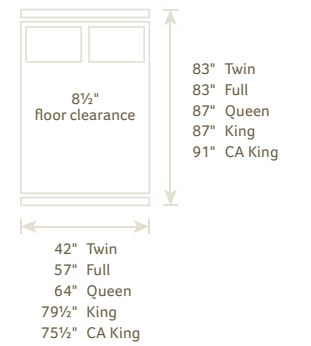

A CWF #1172 RAKE BED Headboard 54"h, Footboard 40"h
B CWF #1110 RIVERVIEW BED with low footboard; Headboard 52"h, Footboard 17"h
C CWF #1110 RIVERVIEW BED Headboard 52"h, Footboard 32"h

A CWF #1171 RITO PANEL BED Headboard 59"h, Footboard 30"h
B CWF #2005-S SHAKER BED Headboard 47"h, Footboard 12 1/2"h
C CWF #403 SHAKER PANEL BED Headboard 58"h, Footboard 21"h