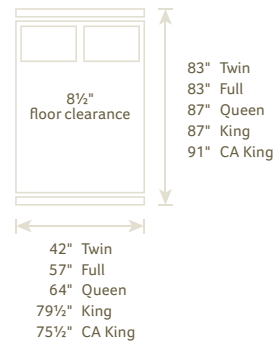

A CWF #702 CRESCENT PANEL BED Headboard 58"h, Footboard 33 1/2"h

B CWF #702 CRESCENT PANEL BED Headboard 58"h, Footboard 20"h; Shown with #001 Drawer Unit, available on any bed

A CWF #3102 DENALI BED Headboard 54 1/4"h, Footboard 28 1/2"h; Shown with #005 Drawer Unit

B CWF #3103 DENALI DELUXE BED Headboard 60"h, Footboard 30"h