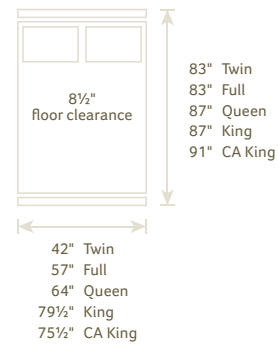

A CWF #1130 DOUBLE BOW DAY BED 82"w x 51"h x 42"d
B CWF #1131 MISSION DAY BED 84"w x 50"h x 43"d
C CWF #1166 DOUBLE BOW BUNK BED 80"w x 65 1/4"h x 44"d

A CWF #901 DUCHESS PANEL BED Headboard 56"h, Footboard 16"h
B CWF #900 DUCHESS SLEIGH BED Headboard 60"h, Footboard 20"h; Shown with #002 Drawer Unit, available on any bed
C CWF #1182 EDENBURG BED Headboard 52 3/4"h, Footboard 22 3/4"h; Shown with glass headboard