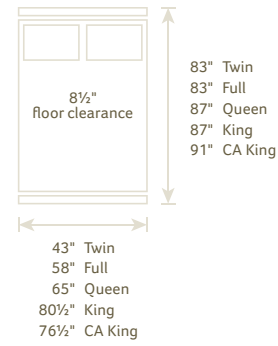

A CWF #1173 HEIRLOOM PANEL BED Headboard 53"h, Footboard 37"h
B CWF #1193 HYDE PARK BED Headboard 47"h, Footboard 36"h
C CWF #7002 KENSINGTON PANEL BED Headboard 54"h, Footboard 16"h

A CWF #7003 KENSINGTON FABRIC PANEL BED Headboard 60"h, Footboard 16"h
B CWF #1001 KINGSTON WAVE BED Headboard 54"h, Footboard 18"h, Shown with drawer unit
C CWF #1005 KINGSTON WOOD PANEL BED Headboard 50"h, Footboard 16"h