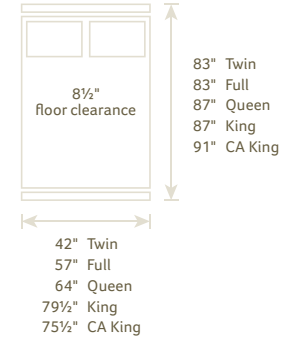

A CWF #1190 **ELLINGTON BED** Headboard 53"h, Footboard 19"h
B CWF #803 **EMPIRE MISSION BED** Headboard 52 1/2"h, Footboard 37 1/2"h
C CWF #6001 **FARMHOUSE BED** Headboard 54"h, Footboard 20"h

A CWF #6001-R **FARMHOUSE BED** Headboard 54"h, Footboard 20"h
B CWF #6002 **FARMHOUSE BED** Headboard 54"h, Footboard 20"h
C CWF #6003-R **FARMHOUSE HERITAGE BED** Headboard 59"h, Footboard 20"h