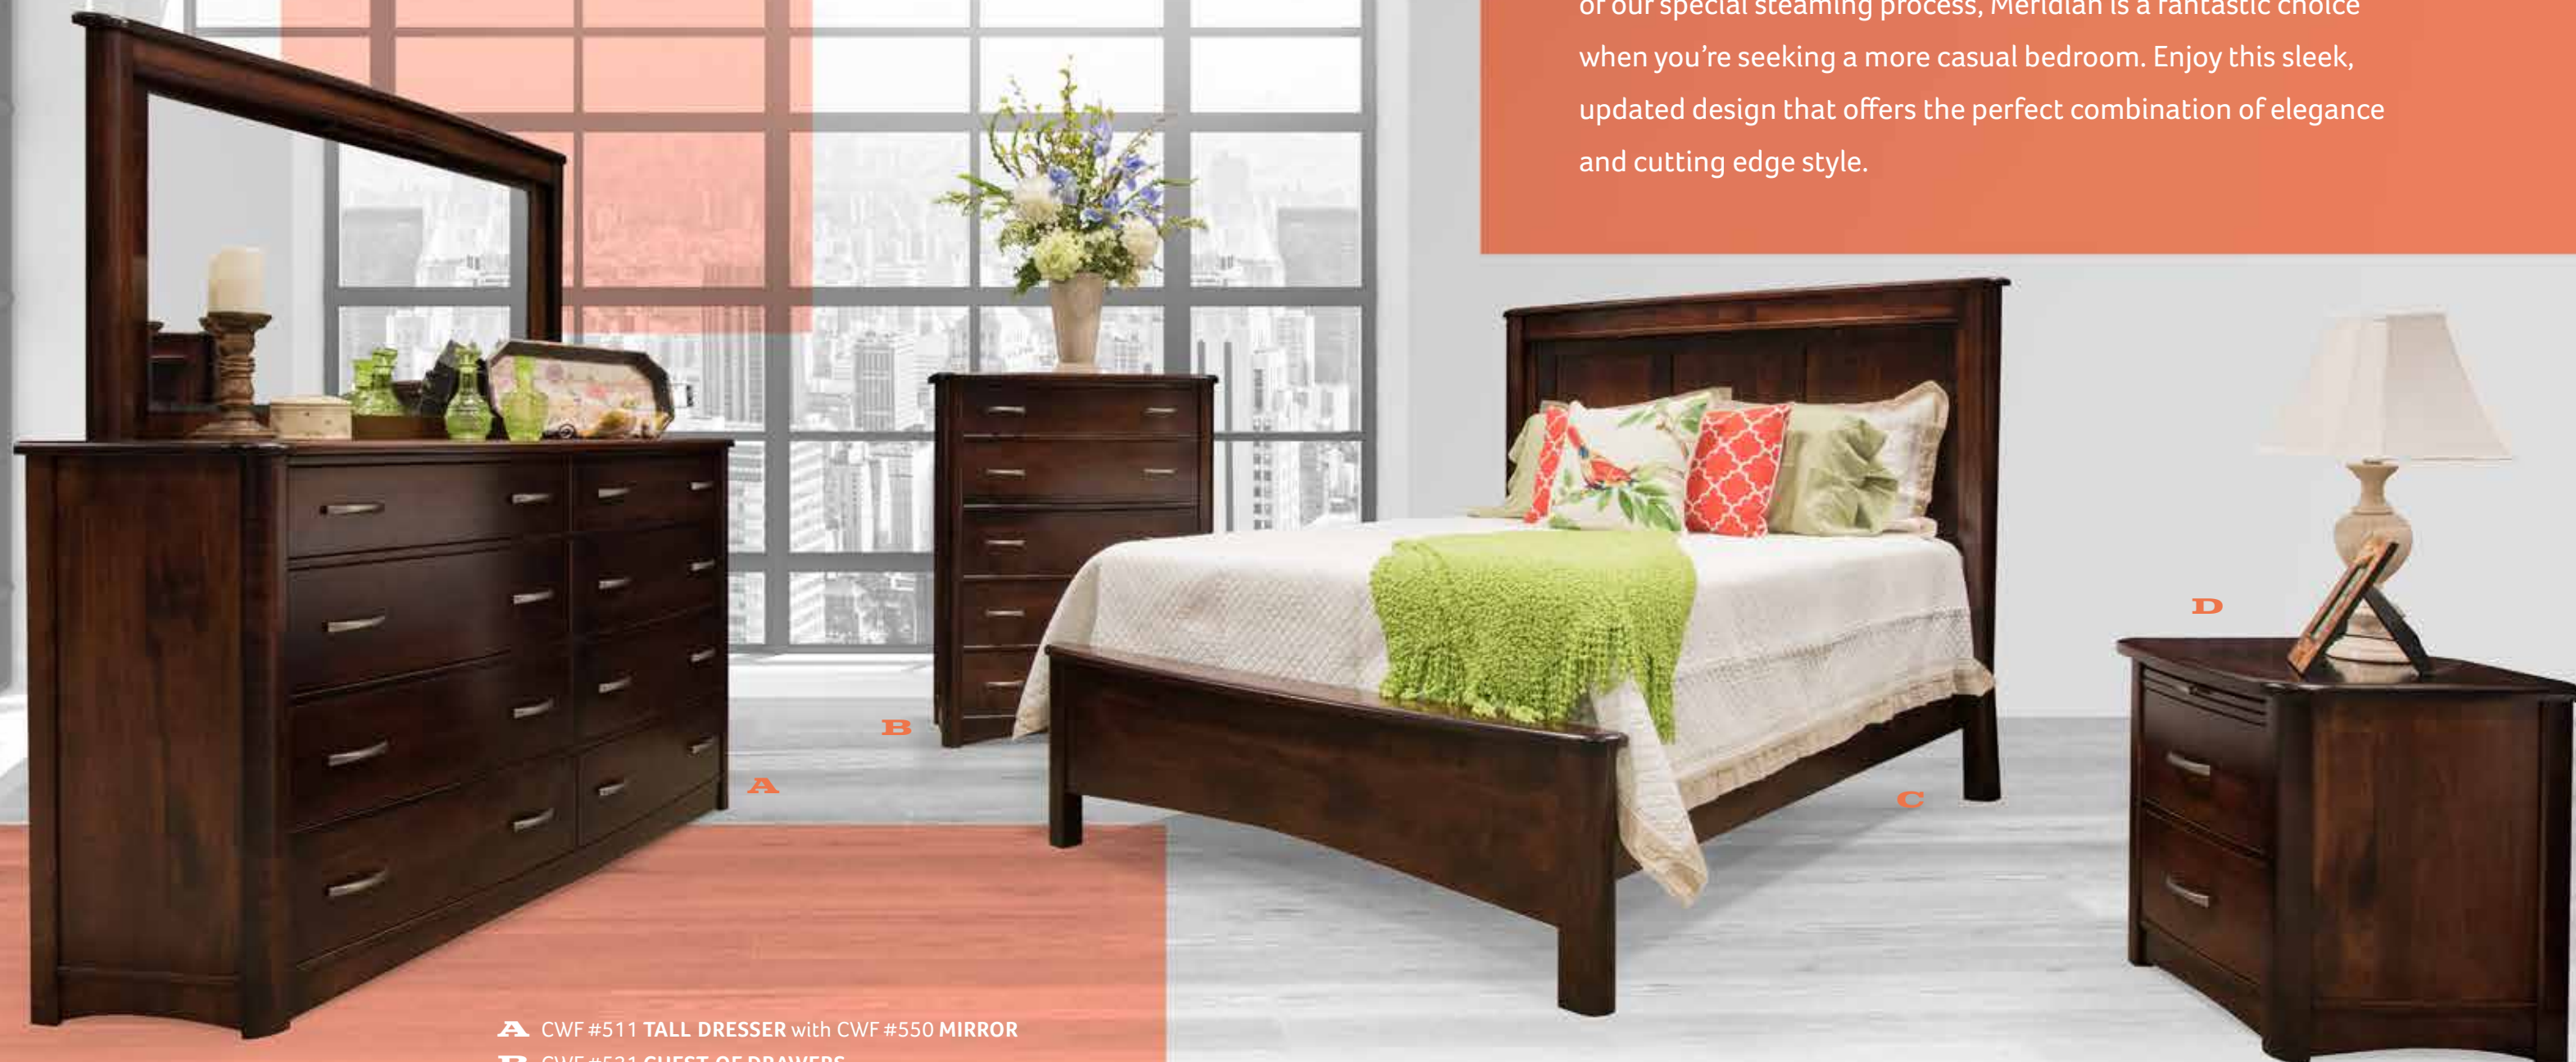

THE MERIDIAN COLLECTION

STANDARD FEATURES

- 1" Solid Tops
- Curved Drawer Fronts
- Hardwood Drawer Boxes
- Full Extension Drawer Slides
- Flush Drawers
- Rounded Front Corners

With clean lines and elegant smooth curves that are the result of our special steaming process, Meridian is a fantastic choice when you're seeking a more casual bedroom. Enjoy this sleek, updated design that offers the perfect combination of elegance and cutting edge style.

- **A** CWF #511 TALL DRESSER with CWF #550 MIRROR
- **B** CWF #531 CHEST OF DRAWERS
- **C** CWF #504 BED
- **D** CWF #524 2-DRAWER NIGHTSTAND

Shown: Maple Wood with OCS 227 Rich Cherry Finish, BP29385-AS Hardware