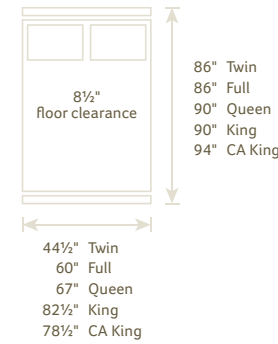

A CWF #1130 DOUBLE BOW DAY BED 82"w x 51"h x 42"d
B CWF #1131 MISSION DAY BED 84"w x 50"h x 43"d
C CWF #1166 DOUBLE BOW BUNK BED 80"w x 65 1/4"h x 44"d

A CWF #901 DUCHESS PANEL BED Headboard 56"h, Footboard 16"h
B CWF #900 DUCHESS SLEIGH BED Headboard 60"h, Footboard 20"h; Shown with #002 Drawer Unit, available on any bed
C CWF #1182 EDENBURG BED Headboard 52 3/4"h, Footboard 22 3/4"h; Shown with glass headboard