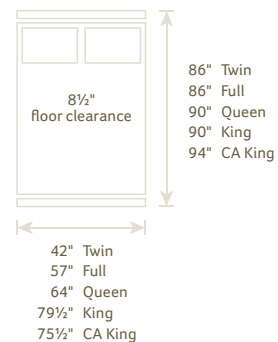

A CWF #1181 **GRANVILLE SLEIGH BED** Headboard 53"h, Footboard 33"h
B CWF #1180 **HAMPTON BED** Headboard 58"h, Footboard 44"h
C CWF #5101 **GLENDALE BED** Headboard 56"h, Footboard 20"h