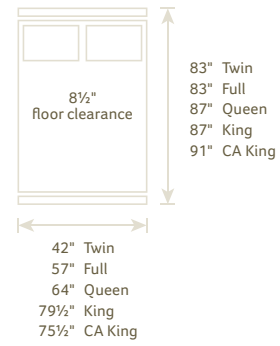

A CWF #503 **PANEL BED** Headboard 59"h, Footboard 20"h
B CWF #801 **PANEL BED** Headboard 56"h, Footboard 36"h
C CWF #1159 **PANEL BED** Headboard 48"h, Footboard 38"h