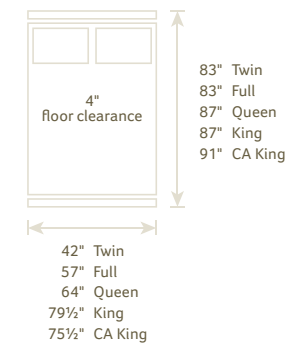

A CWF #202 ARCH PANEL BED Headboard 53"h, Footboard 41"h
B CWF #1192 ARCH SPINDLE BED Headboard 47"h, Footboard 36"h
C CWF #1189 ARLINGTON BED Headboard 55"h, Footboard 25"h