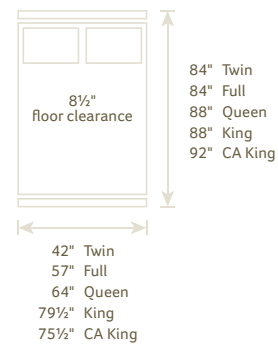

A CWF #1186 AVON BED Headboard 56"h, Footboard 27"h
B CWF #2005-CB BEADED PANEL COUNTRY BED Headboard 47"h, Footboard 12½"h
C CWF #1184 BERKSHIRE BED Headboard 52"h, Footboard 30"h