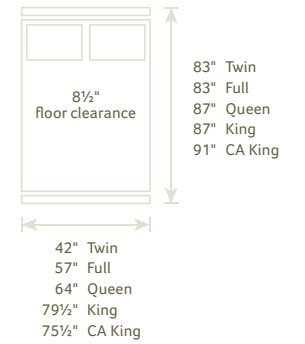

A CWF #1004 KINGSTON FABRIC PANEL BED Headboard 50"h, Footboard 16"h

B CWF #1003 KINGSTON RAKE BED Headboard 50"h, Footboard 16"h

A CWF #1115 LAUREL VICTORIAN BED Headboard 47"h, Footboard 36"h

B CWF #501 LEATHER PANEL BED Headboard 59"h, Footboard 20"h

C CWF #1191 LIBERTY BED Headboard 64"h, Footboard 27"h