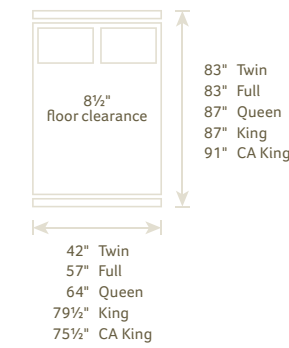

A CWF #1150 CANNONBALL BED Headboard 48"h, Footboard 38"h
B CWF #1100 CARLISLE SHAKER BED Headboard 54 1/4"h, Footboard 27 3/4"h
C CWF #1116 CATHEDRAL CREST Headboard 53"h, Footboard 30"h