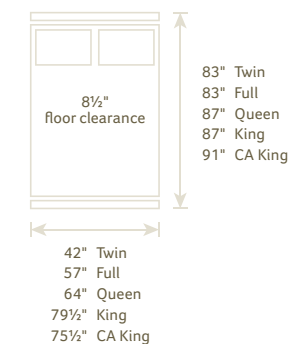

A CWF #5102 **GLENDALE BED** Headboard 64"h, Footboard 20"h
B CWF #1170 **HATTON PANEL BED** Headboard 52"h, Footboard 34"h
C CWF #1154 **HEIRLOOM MISSION BED** Headboard 52 3/4"h, Footboard 28"h