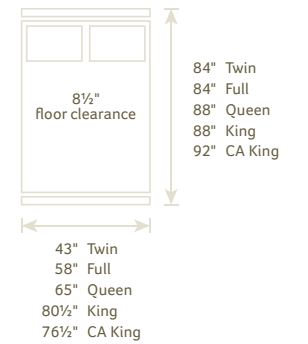

B CWF #501 LEATHER PANEL BED Headboard 59"h, Footboard 20"h

C CWF #1191 LIBERTY BED Headboard 64"h, Footboard 27"h

A

A

B

B

C

C