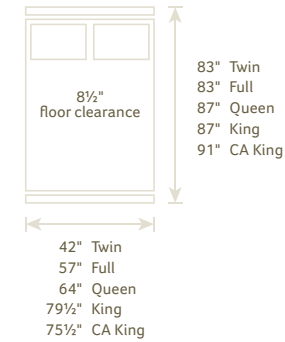

A CWF #1173 HEIRLOOM PANEL BED Headboard 53"h, Footboard 37"h
B CWF #1193 HYDE PARK BED Headboard 47"h, Footboard 36"h
C CWF #7002 KENSINGTON PANEL BED Headboard 54"h, Footboard 16"h

A CWF #7003 KENSINGTON FABRIC PANEL BED Headboard 60"h, Footboard 16"h
B CWF #1001 KINGSTON WAVE BED Headboard 54"h, Footboard 18"h, Shown with drawer unit
C CWF #1005 KINGSTON WOOD PANEL BED Headboard 50"h, Footboard 16"h