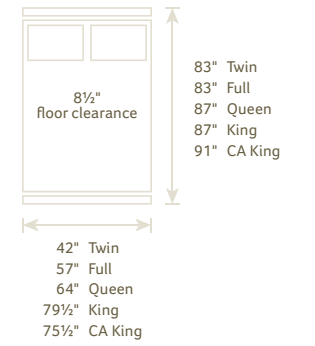

A CWF #9002 **TIMBERMILL ARCH PANEL BED** Headboard 58"h, Footboard 17"h

B CWF #1188 **WALTON HILLS BED** Headboard 56"h, Footboard 17"h

A CWF #1176 **WILKSHIRE BEVEL PANEL BED** Headboard 54"h, Footboard 27"h

B CWF #1177 **WILMINGTON BED** Headboard 68"h, Footboard 58"h