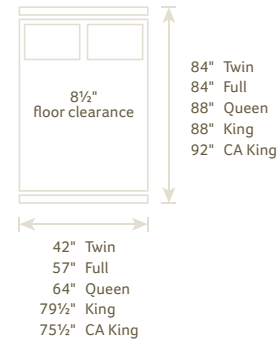

A CWF #1172 RAKE BED Headboard 54"h, Footboard 40"h
B CWF #1110 RIVERVIEW BED with low footboard; Headboard 52"h, Footboard 17"h
C CWF #1110 RIVERVIEW BED Headboard 52"h, Footboard 32"h

A CWF #1171 RITO PANEL BED Headboard 59"h, Footboard 30"h
B CWF #2005-S SHAKER BED Headboard 47"h, Footboard 12 1/2"h
C CWF #403 SHAKER PANEL BED Headboard 58"h, Footboard 21"h