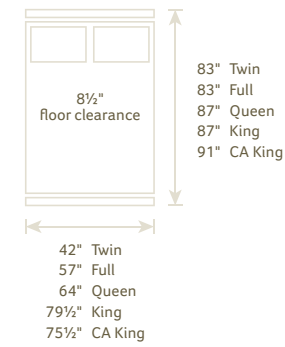

A CWF #503 **PANEL BED** Headboard 59"h, Footboard 20"h
B CWF #801 **PANEL BED** Headboard 56"h, Footboard 36"h
C CWF #1159 **PANEL BED** Headboard 48"h, Footboard 38"h