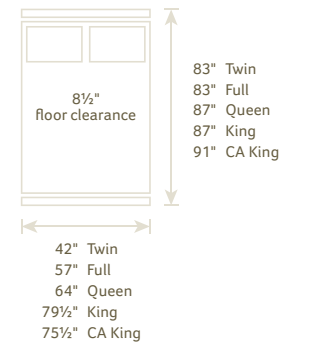

A CWF #203 **PEDIMENT CANNONBALL BED** Headboard 54"h, Footboard 20"h
B CWF #1158 **PENCIL POSTER BED WITH FINIALS** Headboard 39"h, Footboard 25"h, Post Height 82"
C CWF #401 **PENCIL POSTER BED** Post Height 72"; Optional: Canopy rail, finials