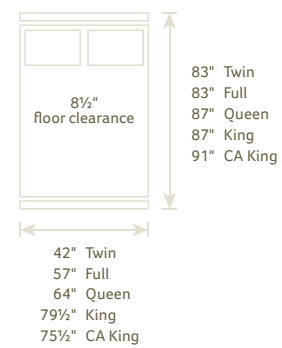

A CWF #101 CLASSIC BED Headboard 57"h, Footboard 35"h; Made to accommodate pillow top mattress
B CWF #102 CLASSIC BED with low footboard; Headboard 57"h, Footboard 19"h
C CWF #102 CLASSIC DELUXE BED Headboard 57"h, Footboard 35"h; Made to accommodate pillow top mattress