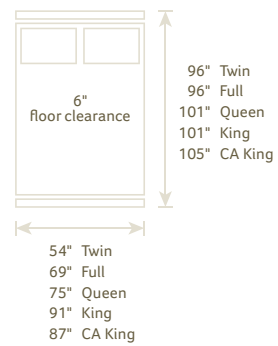

A CWF #9002 **TIMBERMILL ARCH PANEL BED** Headboard 58"h, Footboard 17"h

B CWF #1188 **WALTON HILLS BED** Headboard 56"h, Footboard 17"h

A CWF #1176 **WILKSHIRE BEVEL PANEL BED** Headboard 54"h, Footboard 27"h

B CWF #1177 **WILMINGTON BED** Headboard 68"h, Footboard 58"h