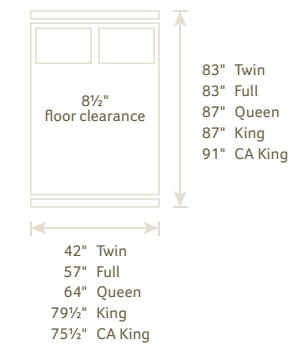

A CWF #1130 DOUBLE BOW DAY BED 82"w x 51"h x 42"d
B CWF #1131 MISSION DAY BED 84"w x 50"h x 43"d
C CWF #1166 DOUBLE BOW BUNK BED 80"w x 65 1/4"h x 44"d

A CWF #901 DUCHESS PANEL BED Headboard 56"h, Footboard 16"h
B CWF #900 DUCHESS SLEIGH BED Headboard 60"h, Footboard 20"h; Shown with #002 Drawer Unit, available on any bed
C CWF #1182 EDENBURG BED Headboard 52 3/4"h, Footboard 22 3/4"h; Shown with glass headboard