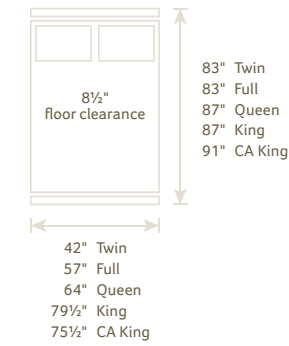

A CWF #1173 HEIRLOOM PANEL BED Headboard 53"h, Footboard 37"h
B CWF #1193 HYDE PARK BED Headboard 47"h, Footboard 36"h
C CWF #7002 KENSINGTON PANEL BED Headboard 54"h, Footboard 16"h

A CWF #7003 KENSINGTON FABRIC PANEL BED Headboard 60"h, Footboard 16"h
B CWF #1001 KINGSTON WAVE BED Headboard 54"h, Footboard 18"h, Shown with drawer unit
C CWF #1005 KINGSTON WOOD PANEL BED Headboard 50"h, Footboard 16"h