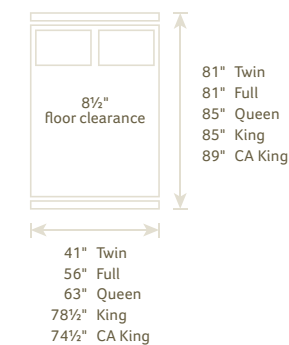

A CWF #2005 COUNTRY BED Headboard 47"h, Footboard 12 1/2"h
B CWF #1187 COUNTRY DELUXE BED Headboard 56"h, Footboard 35 1/2"h
C CWF #302 COUNTRY MISSION BED Headboard 44"h, Footboard 26"h