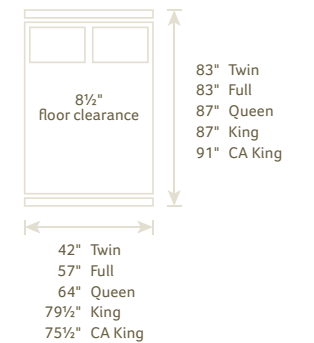

A CWF #1150 CANNONBALL BED Headboard 48"h, Footboard 38"h
B CWF #1100 CARLISLE SHAKER BED Headboard 54 1/4"h, Footboard 27 3/4"h
C CWF #1116 CATHEDRAL CREST Headboard 53"h, Footboard 30"h