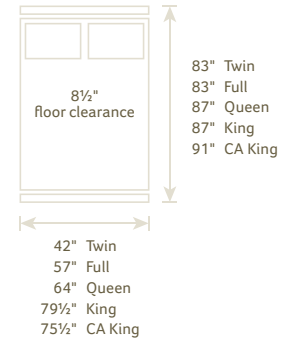

A CWF #9002 **TIMBERMILL ARCH PANEL BED** Headboard 58"h, Footboard 17"h

B CWF #1188 **WALTON HILLS BED** Headboard 56"h, Footboard 17"h

A CWF #1176 **WILKSHIRE BEVEL PANEL BED** Headboard 54"h, Footboard 27"h

B CWF #1177 **WILMINGTON BED** Headboard 68"h, Footboard 58"h