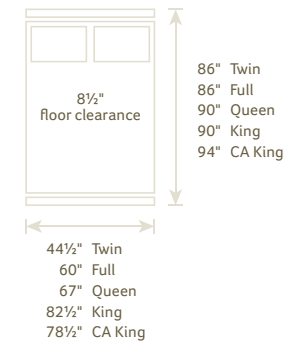

A CWF #202 ARCH PANEL BED Headboard 53"h, Footboard 41"h
B CWF #1192 ARCH SPINDLE BED Headboard 47"h, Footboard 36"h
C CWF #1189 ARLINGTON BED Headboard 55"h, Footboard 25"h