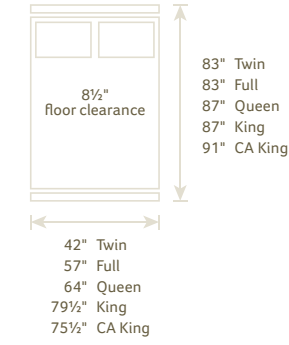

A CWF #1130 DOUBLE BOW DAY BED 82"w x 51"h x 42"d
B CWF #1131 MISSION DAY BED 84"w x 50"h x 43"d
C CWF #1166 DOUBLE BOW BUNK BED 80"w x 65 1/4"h x 44"d

A CWF #901 DUCHESS PANEL BED Headboard 56"h, Footboard 16"h
B CWF #900 DUCHESS SLEIGH BED Headboard 60"h, Footboard 20"h; Shown with #002 Drawer Unit, available on any bed
C CWF #1182 EDENBURG BED Headboard 52 3/4"h, Footboard 22 3/4"h; Shown with glass headboard