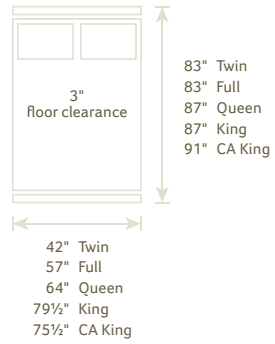

A CWF #9002 **TIMBERMILL ARCH PANEL BED** Headboard 58"h, Footboard 17"h

B CWF #1188 **WALTON HILLS BED** Headboard 56"h, Footboard 17"h

A CWF #1176 **WILKSHIRE BEVEL PANEL BED** Headboard 54"h, Footboard 27"h

B CWF #1177 **WILMINGTON BED** Headboard 68"h, Footboard 58"h