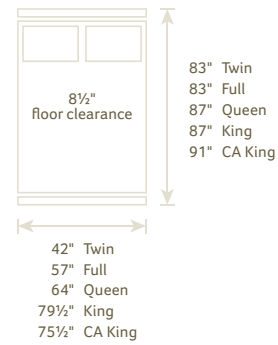

A CWF #1130 DOUBLE BOW DAY BED 82"w x 51"h x 42"d
B CWF #1131 MISSION DAY BED 84"w x 50"h x 43"d
C CWF #1166 DOUBLE BOW BUNK BED 80"w x 65 1/4"h x 44"d

A CWF #901 DUCHESS PANEL BED Headboard 56"h, Footboard 16"h
B CWF #900 DUCHESS SLEIGH BED Headboard 60"h, Footboard 20"h; Shown with #002 Drawer Unit, available on any bed
C CWF #1182 EDENBURG BED Headboard 52 3/4"h, Footboard 22 3/4"h; Shown with glass headboard