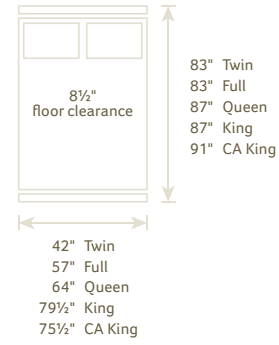

A CWF #502 SLAT BED Headboard 57"h, Footboard 20"h
B CWF #1189 SLAT BED Headboard 56"h, Footboard 16"h
C CWF #900 SLEIGH BED WITH LEATHER Headboard 60"h, Footboard 20"h