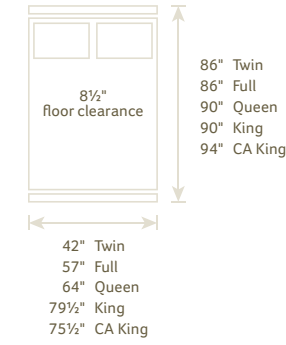

A CWF #303 SOLID SLEIGH BED Headboard 48"h, Footboard 38 1/2"h
B CWF #802 SPINDLE BED Headboard 56"h, Footboard 36"h
C CWF #9001 TIMBERMILL PANEL BED Headboard 64"h, Footboard 20"h