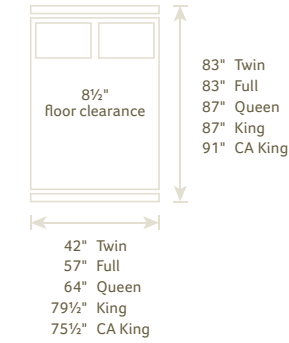

A CWF #1004 KINGSTON FABRIC PANEL BED Headboard 50"h, Footboard 16"h

B CWF #1003 KINGSTON RAKE BED Headboard 50"h, Footboard 16"h

A CWF #1115 LAUREL VICTORIAN BED Headboard 47"h, Footboard 36"h

B CWF #501 LEATHER PANEL BED Headboard 59"h, Footboard 20"h

C CWF #1191 LIBERTY BED Headboard 64"h, Footboard 27"h