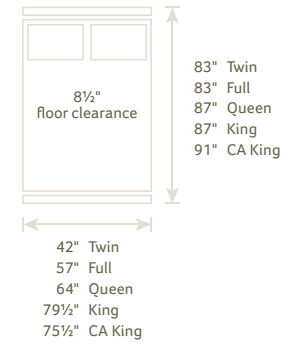

A CWF #303 SOLID SLEIGH BED Headboard 48"h, Footboard 38 1/2"h
B CWF #802 SPINDLE BED Headboard 56"h, Footboard 36"h
C CWF #9001 TIMBERMILL PANEL BED Headboard 64"h, Footboard 20"h