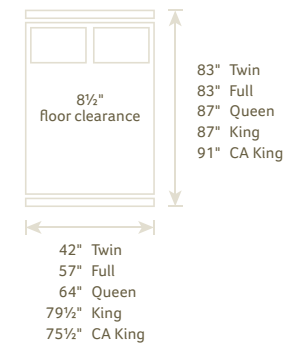

A CWF #101 CLASSIC BED Headboard 57"h, Footboard 35"h; Made to accommodate pillow top mattress
B CWF #102 CLASSIC BED with low footboard; Headboard 57"h, Footboard 19"h
C CWF #102 CLASSIC DELUXE BED Headboard 57"h, Footboard 35"h; Made to accommodate pillow top mattress