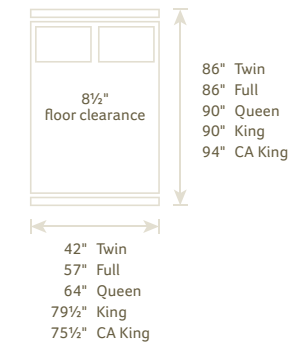

A CWF #5102 **GLENDALE BED** Headboard 64"h, Footboard 20"h
B CWF #1170 **HATTON PANEL BED** Headboard 52"h, Footboard 34"h
C CWF #1154 **HEIRLOOM MISSION BED** Headboard 52 3/4"h, Footboard 28"h