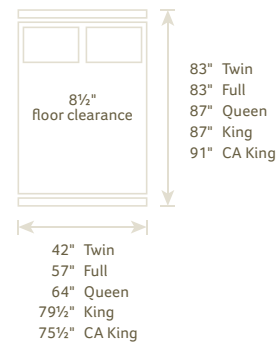

A CWF #503 **PANEL BED** Headboard 59"h, Footboard 20"h
B CWF #801 **PANEL BED** Headboard 56"h, Footboard 36"h
C CWF #1159 **PANEL BED** Headboard 48"h, Footboard 38"h