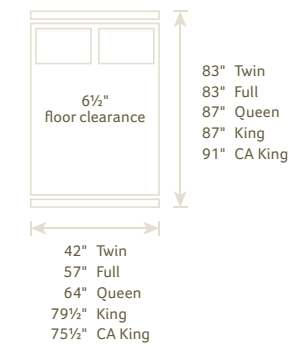

A CWF #2005 COUNTRY BED Headboard 47"h, Footboard 12 1/2"h
B CWF #1187 COUNTRY DELUXE BED Headboard 56"h, Footboard 35 1/2"h
C CWF #302 COUNTRY MISSION BED Headboard 44"h, Footboard 26"h