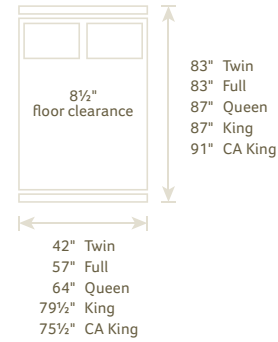

A CWF #1181 **GRANVILLE SLEIGH BED** Headboard 53"h, Footboard 33"h
B CWF #1180 **HAMPTON BED** Headboard 58"h, Footboard 44"h
C CWF #5101 **GLENDALE BED** Headboard 56"h, Footboard 20"h