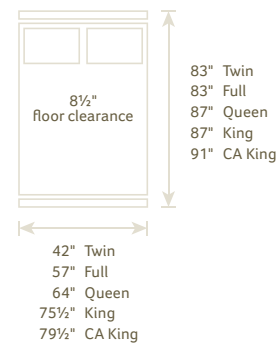

A CWF #1172 RAKE BED Headboard 54"h, Footboard 40"h
B CWF #1110 RIVERVIEW BED with low footboard; Headboard 52"h, Footboard 17"h
C CWF #1110 RIVERVIEW BED Headboard 52"h, Footboard 32"h

A CWF #1171 RITO PANEL BED Headboard 59"h, Footboard 30"h
B CWF #2005-S SHAKER BED Headboard 47"h, Footboard 12 1/2"h
C CWF #403 SHAKER PANEL BED Headboard 58"h, Footboard 21"h