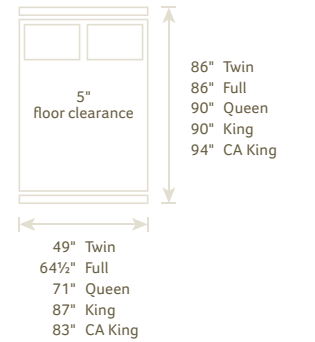

A CWF #1173 HEIRLOOM PANEL BED Headboard 53"h, Footboard 37"h
B CWF #1193 HYDE PARK BED Headboard 47"h, Footboard 36"h
C CWF #7002 KENSINGTON PANEL BED Headboard 54"h, Footboard 16"h

A CWF #7003 KENSINGTON FABRIC PANEL BED Headboard 60"h, Footboard 16"h
B CWF #1001 KINGSTON WAVE BED Headboard 54"h, Footboard 18"h, Shown with drawer unit
C CWF #1005 KINGSTON WOOD PANEL BED Headboard 50"h, Footboard 16"h