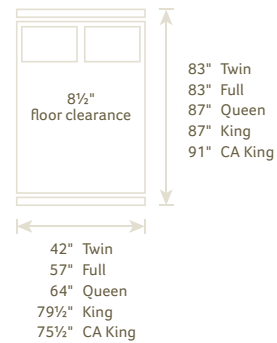

A

A

B

B

C

C

A CWF #1136 BOW RIDGE MISSION BED Headboard 53"h, Footboard 33"h
B CWF #1185 BROOKFIELD BED Headboard 62"h, Footboard 30 1/2"h
C CWF #601 BROOKLYN DELUXE BED Headboard 64"h, Footboard 27"h