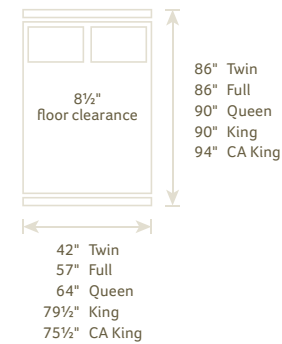

A CWF #502 SLAT BED Headboard 57"h, Footboard 20"h
B CWF #1189 SLAT BED Headboard 56"h, Footboard 16"h
C CWF #900 SLEIGH BED WITH LEATHER Headboard 60"h, Footboard 20"h