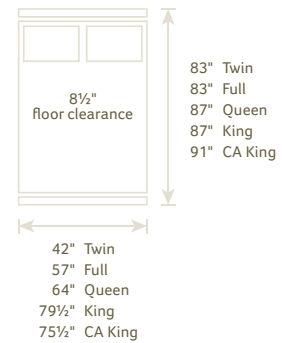

A CWF #1004 KINGSTON FABRIC PANEL BED Headboard 50"h, Footboard 16"h

B CWF #1003 KINGSTON RAKE BED Headboard 50"h, Footboard 16"h

A CWF #1115 LAUREL VICTORIAN BED Headboard 47"h, Footboard 36"h

B CWF #501 LEATHER PANEL BED Headboard 59"h, Footboard 20"h

C CWF #1191 LIBERTY BED Headboard 64"h, Footboard 27"h