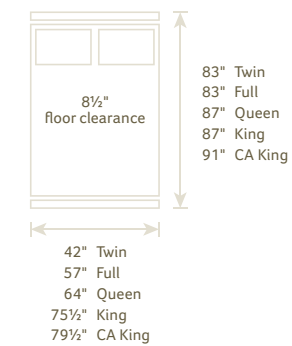

A CWF #203 **PEDIMENT CANNONBALL BED** Headboard 54"h, Footboard 20"h
B CWF #1158 **PENCIL POSTER BED WITH FINIALS** Headboard 39"h, Footboard 25"h, Post Height 82"
C CWF #401 **PENCIL POSTER BED** Post Height 72"; Optional: Canopy rail, finials