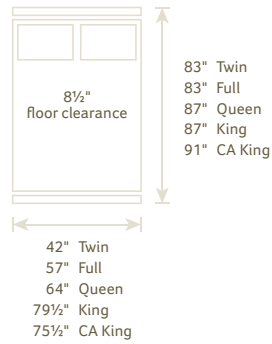

B CWF #501 LEATHER PANEL BED Headboard 59"h, Footboard 20"h

C CWF #1191 LIBERTY BED Headboard 64"h, Footboard 27"h

A

A

B

B

C

C