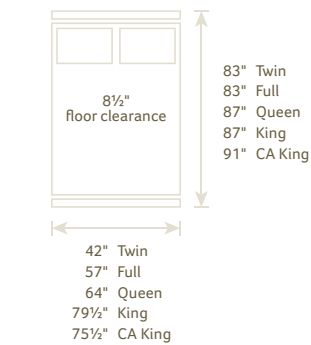

A CWF #1173 HEIRLOOM PANEL BED Headboard 53"h, Footboard 37"h
B CWF #1193 HYDE PARK BED Headboard 47"h, Footboard 36"h
C CWF #7002 KENSINGTON PANEL BED Headboard 54"h, Footboard 16"h

A CWF #7003 KENSINGTON FABRIC PANEL BED Headboard 60"h, Footboard 16"h
B CWF #1001 KINGSTON WAVE BED Headboard 54"h, Footboard 18"h, Shown with drawer unit
C CWF #1005 KINGSTON WOOD PANEL BED Headboard 50"h, Footboard 16"h