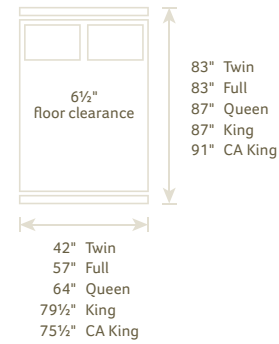

A CWF #1186 AVON BED Headboard 56"h, Footboard 27"h
B CWF #2005-CB BEADED PANEL COUNTRY BED Headboard 47"h, Footboard 12½"h
C CWF #1184 BERKSHIRE BED Headboard 52"h, Footboard 30"h