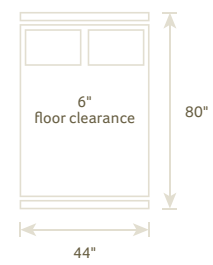

C

A CWF #1130 DOUBLE BOW DAY BED 82"w x 51"h x 42"d
B CWF #1131 MISSION DAY BED 84"w x 50"h x 43"d
C CWF #1166 DOUBLE BOW BUNK BED 80"w x 65 1/4"h x 44"d