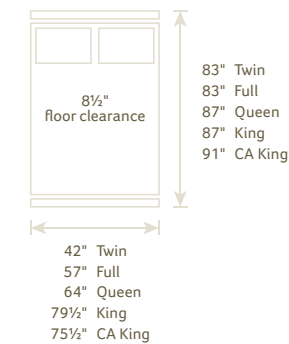

A CWF #702 CRESCENT PANEL BED Headboard 58"h, Footboard 33 1/2"h

B CWF #702 CRESCENT PANEL BED Headboard 58"h, Footboard 20"h; Shown with #001 Drawer Unit, available on any bed

A CWF #3102 DENALI BED Headboard 54 1/4"h, Footboard 28 1/2"h; Shown with #005 Drawer Unit

B CWF #3103 DENALI DELUXE BED Headboard 60"h, Footboard 30"h