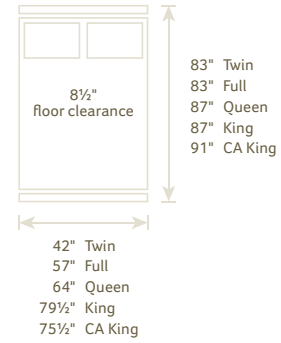

A CWF #1004 KINGSTON FABRIC PANEL BED Headboard 50"h, Footboard 16"h

B CWF #1003 KINGSTON RAKE BED Headboard 50"h, Footboard 16"h

A CWF #1115 LAUREL VICTORIAN BED Headboard 47"h, Footboard 36"h

B CWF #501 LEATHER PANEL BED Headboard 59"h, Footboard 20"h

C CWF #1191 LIBERTY BED Headboard 64"h, Footboard 27"h