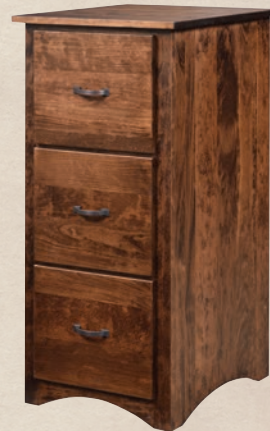

Shaker Double Pedestal Desk  
62"W x 22"D x 31"H

*Shown in Sap Cherry FC-7136 Tanbark*

**SH-2245**

Shaker Single Pedestal Desk  
45"W x 22"D x 31"H

**SH-143**

Shaker 3 Drawer File Cabinet  
20.25"W x 22"D x 44"H