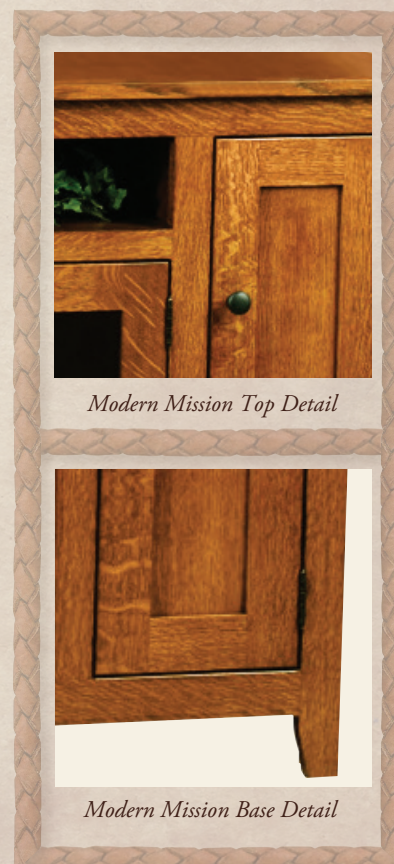

Modern Mission Top Detail

Modern Mission Base Detail

HARDWARE SHOWN: Allison Flat Black, Knob 53005-FB
FEATURES: Beveled Glass, 2 Shelves Behind Side Doors