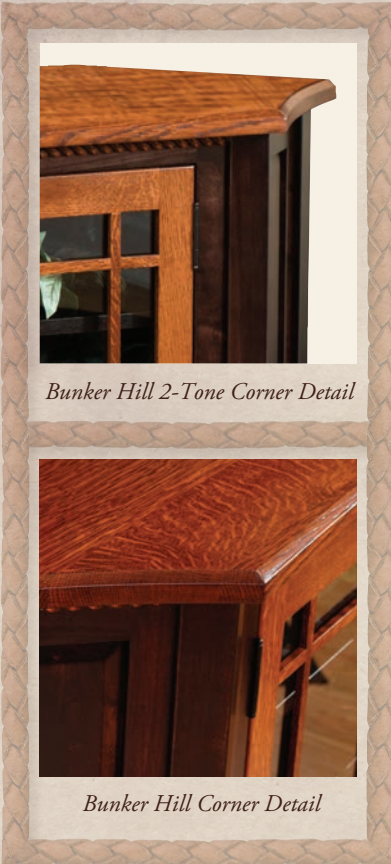

*Traditional Top Edge Detail*

*Traditional Base Detail*

**TR-5033**  
Traditional TV Stand  
50"W x 18"D x 33.5"H  
*Shown in Red Oak OCS-104 Seely*

**TR-6033**  
Traditional TV Stand  
60"W x 18"D x 33.5"H  
VCR: 29.5"W x 4.5"H  
*Shown in Red Oak OCS-103 MX*

**TR-7033**  
Traditional TV Stand  
70"W x 18"D x 33.5"H  
*Shown in Red Oak OCS-104 Seely*

**HARDWARE SHOWN:** Advantage Antique English, Knob K107-AEM  
**FEATURES:** Beveled Glass, 2 Shelves Behind Doors