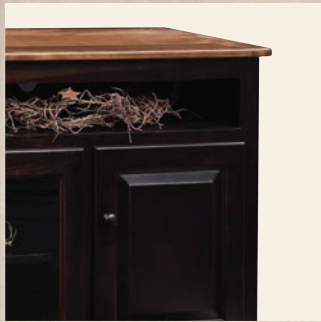

Economy Wood Stain Detail