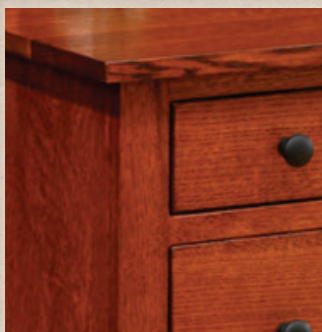

Shaker Desk Edge Detail