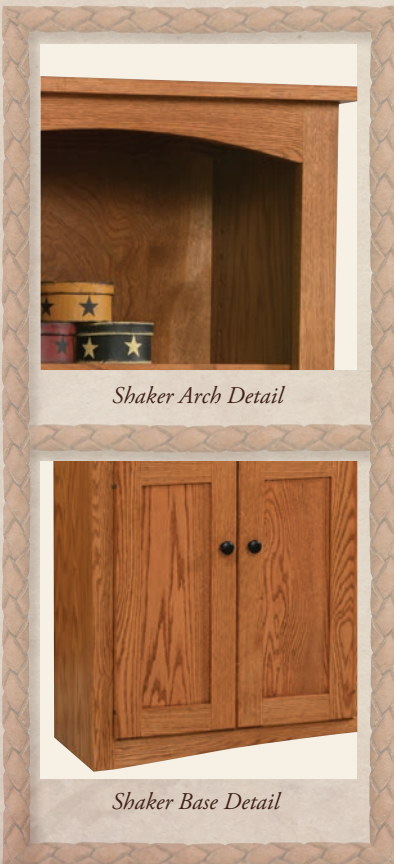

**ALSO AVAILABLE:**

SH-2484-D 84"H, SH-2460-D 60"H

SH-2448-D 48"H, SH-2436-D 36"H

*Shaker Arch Detail*

*Shaker Base Detail*

*Shaker Arch Detail*

*Shaker Base Detail*

**Shaker Open Bookcase**